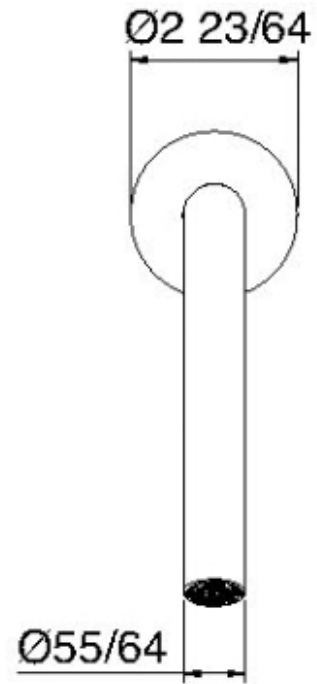

1163HF

Bec mural à haut débit

FINISHES:

FROSTED INOX

tree^{RUBINETTERIE}**mme**
instruments for water