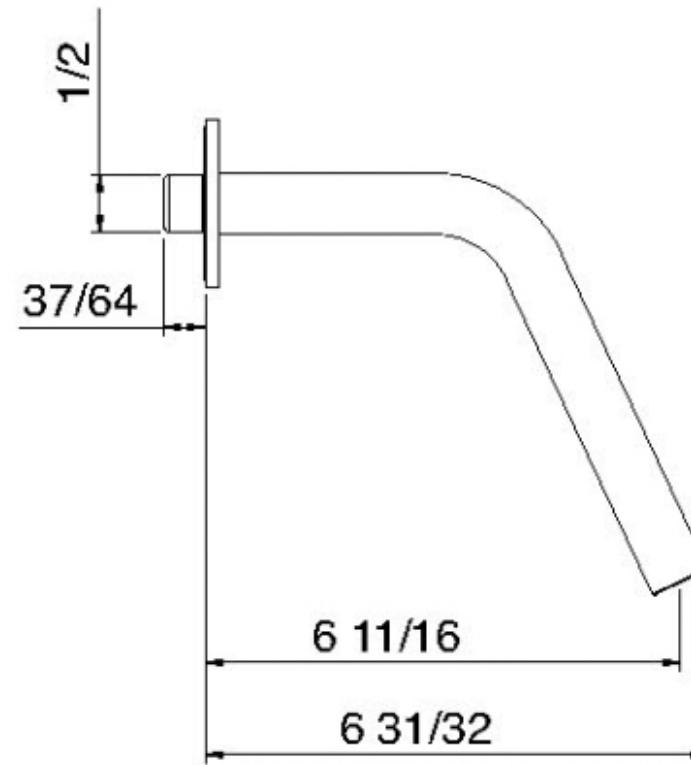

1163HF

Bec mural à haut débit

FINISHES:

FROSTED INOX

tree^{RUBINETTERIE}**mme**
instruments for water