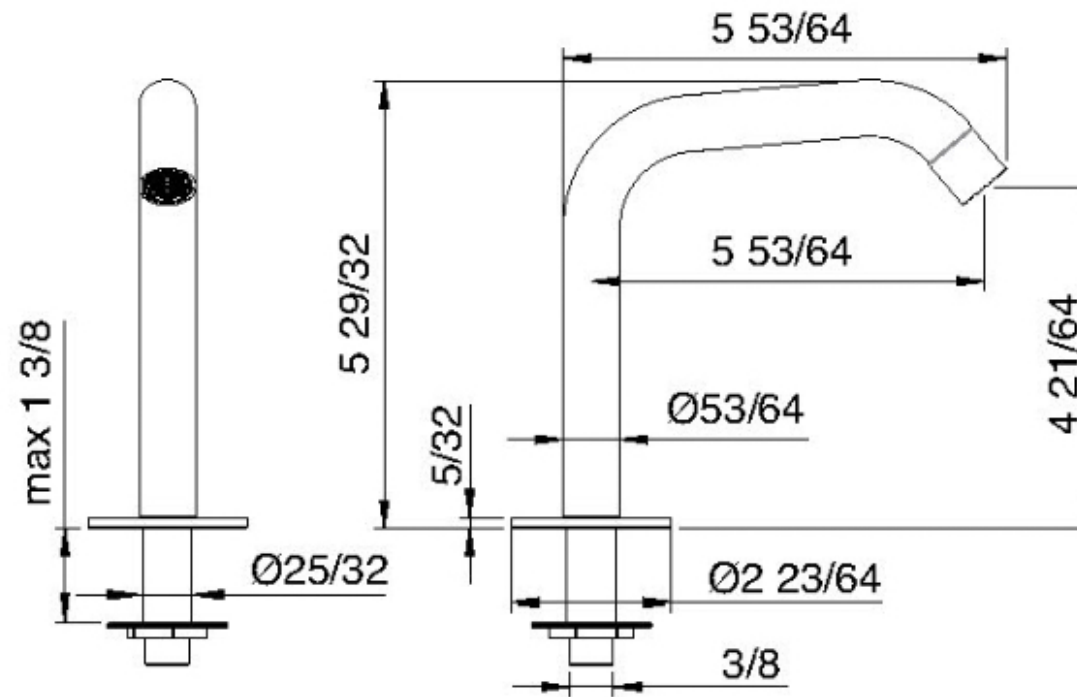

1310__10

Bec de robinet de lavabo

FINISHES:

FROSTED INOX

treeemme RUBINETTERIE
instruments for water