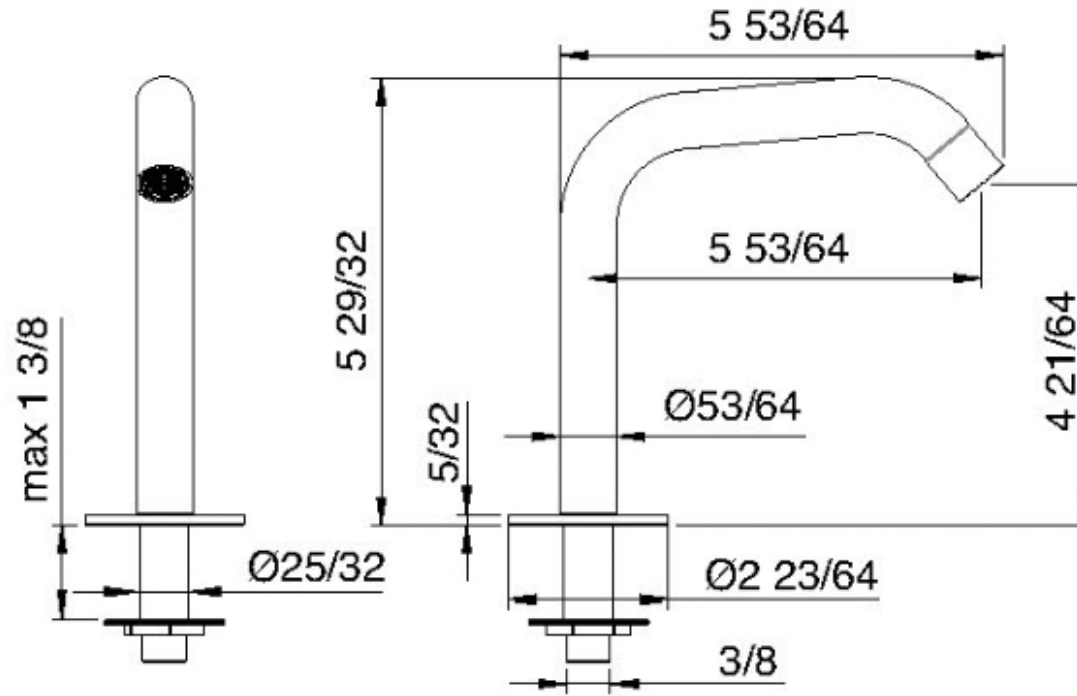

1310__10

Bec de robinet de lavabo

FINISHES:

FROSTED INOX

treeemme RUBINETTERIE
instruments for water