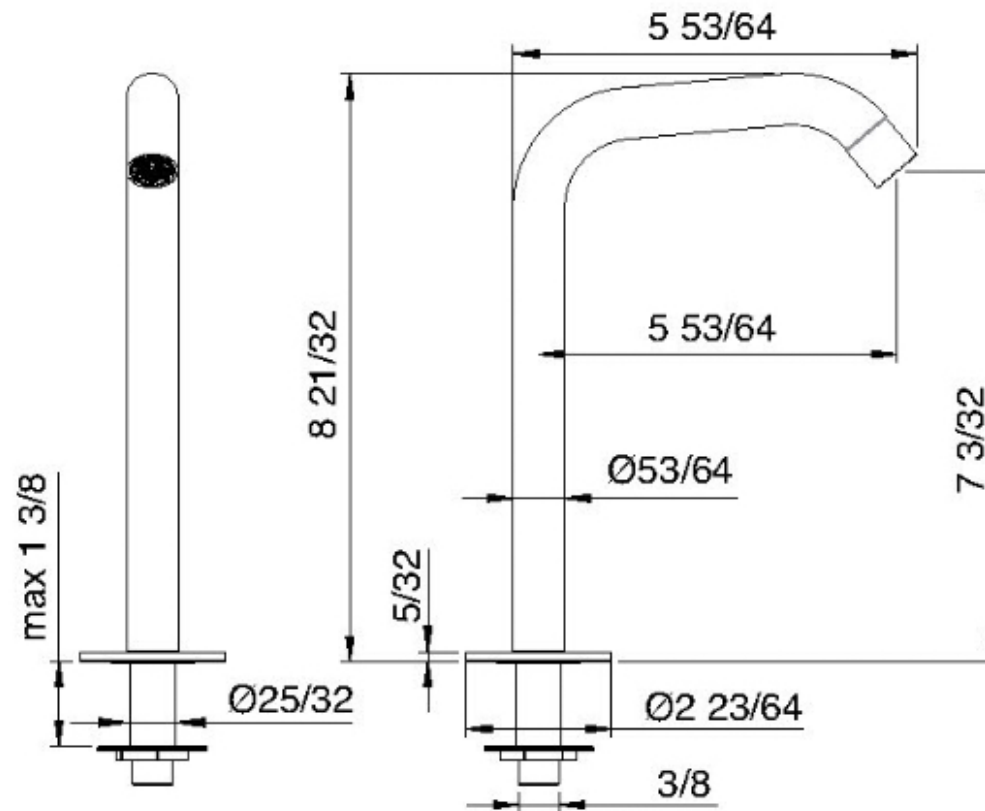

1310__20

Bec de robinet de lavabo moyen

FINISHES:

FROSTED INOX

treeemme RUBINETTERIE
instruments for water