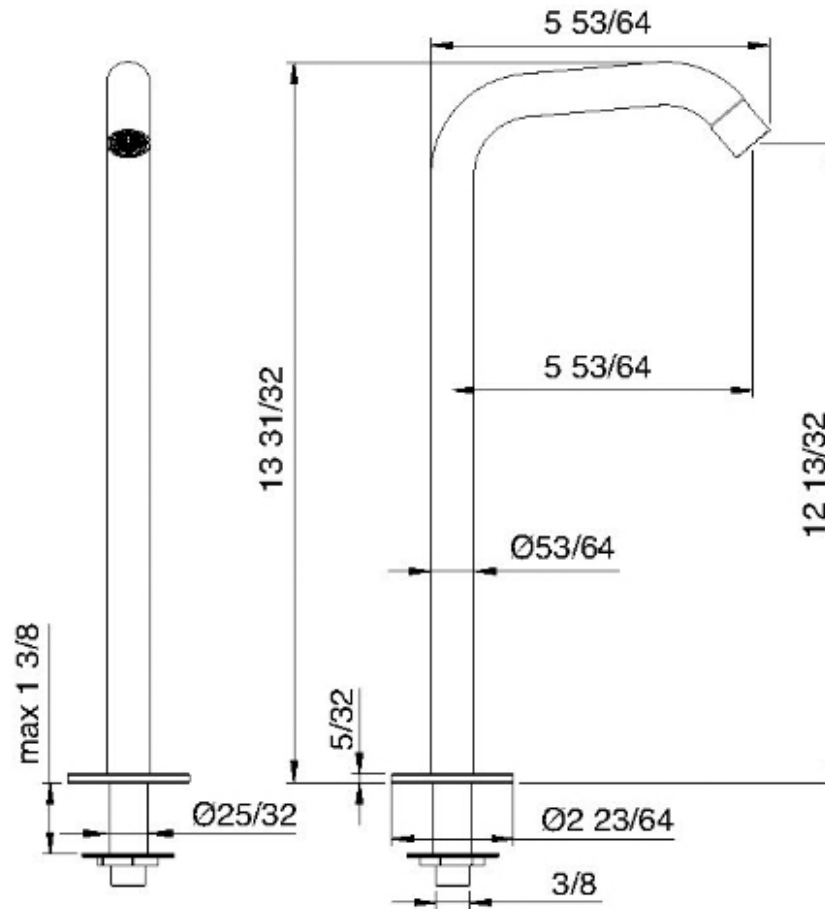

1310__30

Bec de robinet de lavabo haut

FINISHES:

FROSTED INOX

treeemme RUBINETTERIE
instruments for water