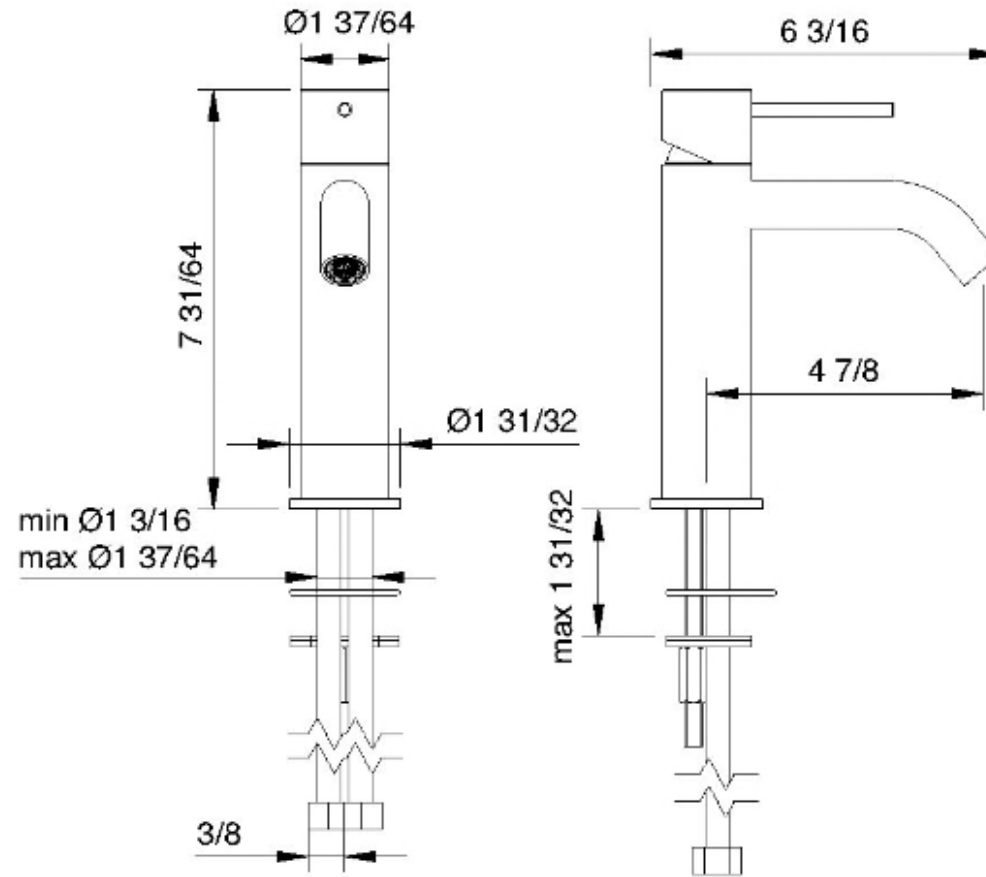

# 1311

Robinet de lavabo monotrou

FINISHES:

FROSTED INOX

**treemme** RUBINETTERIE  
*instruments for water*