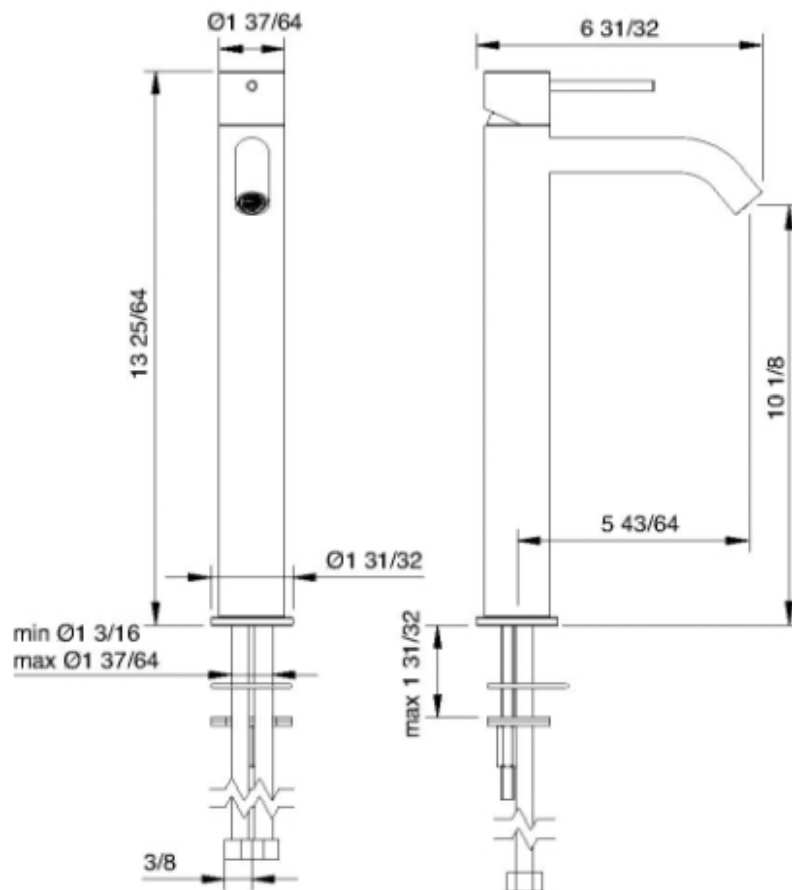

1318

Robinet de lavabo monotrou haut

FINISHES:

FROSTED INOX

treemme RUBINETTERIE
instruments for water