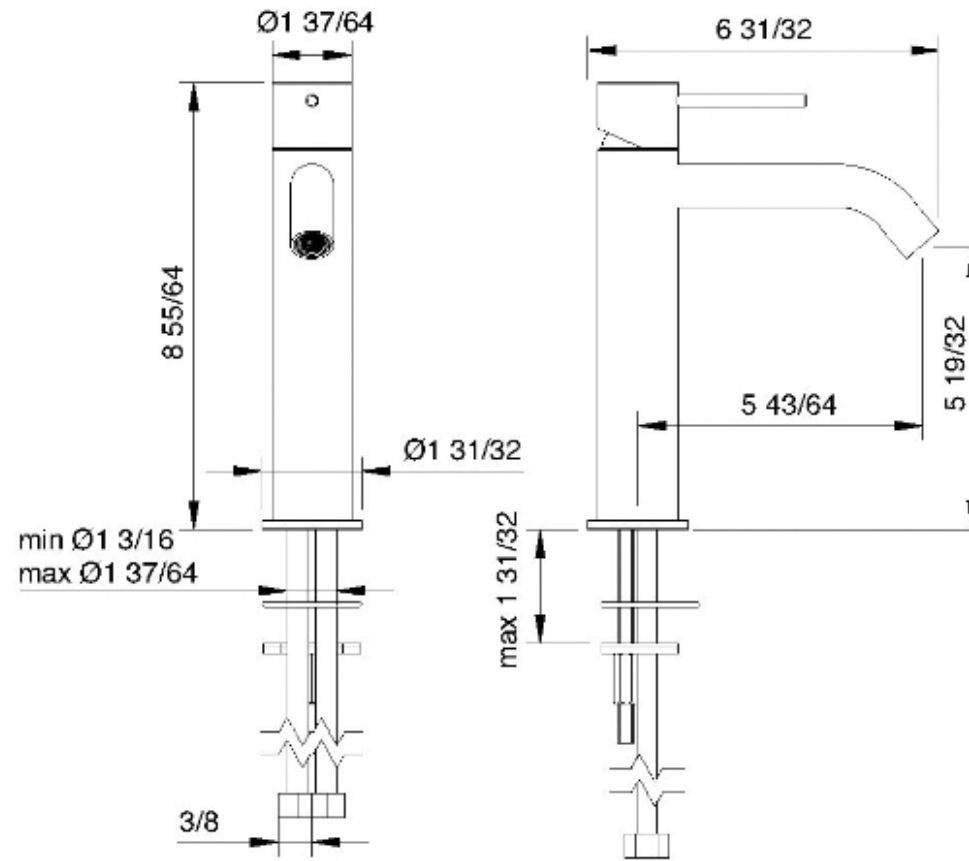

1327

Robinet de lavabo monotrou moyen

FINISHES:

FROSTED INOX

RUBINETTERIE
treemme
instruments for water