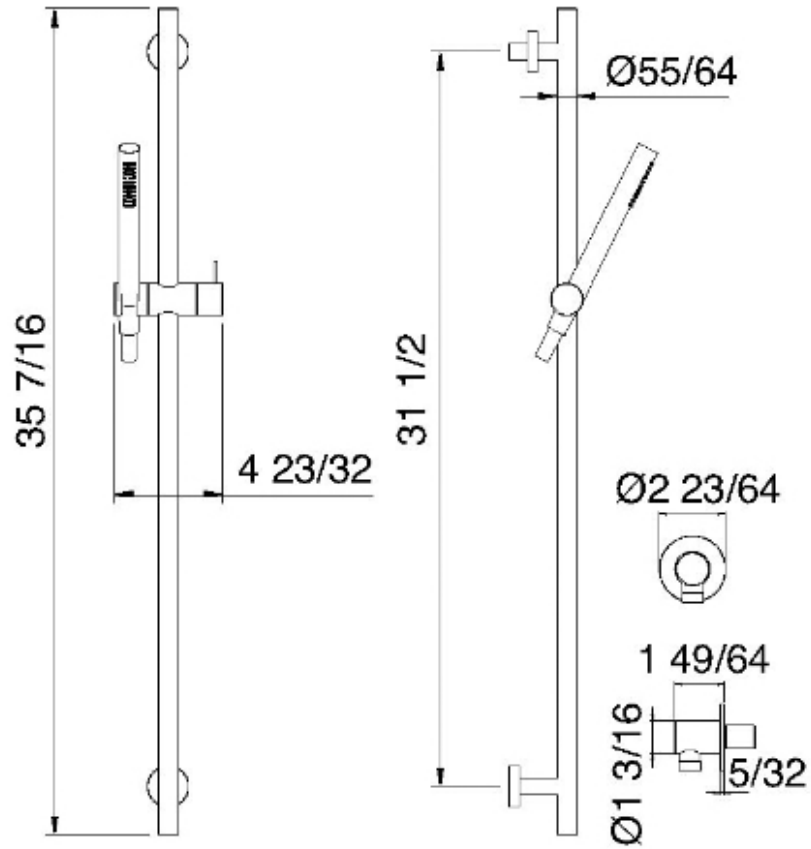

1347__01

Rail de douche complet et sortie murale

FINISHES:

FROSTED INOX

RUBINETTERIE
treemme
instruments for water