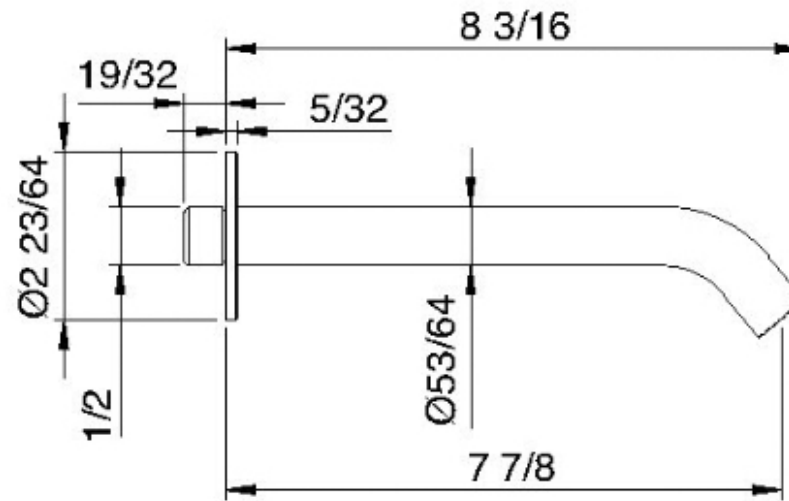

1361

Bec de robinet de lavabo mural long

FINISHES:

FROSTED INOX

treemme RUBINETTERIE
instruments for water