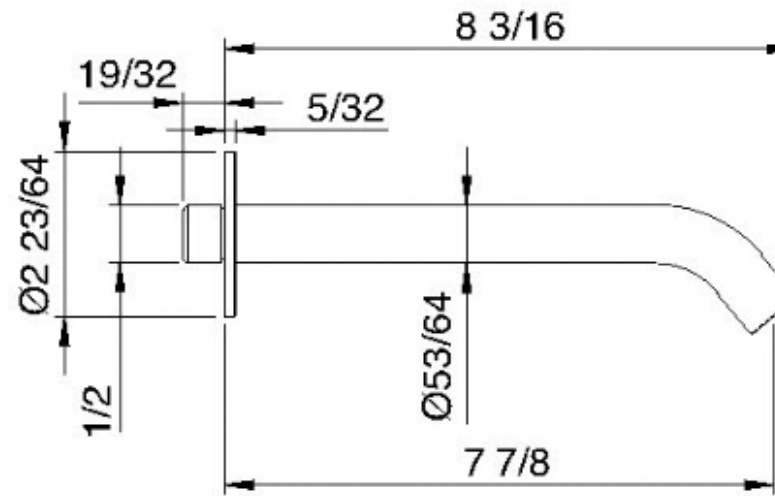

1361HF

Bec mural rond à haut débit long

FINISHES:

FROSTED INOX

tree^{RUBINETTERIE}**emme**
instruments for water