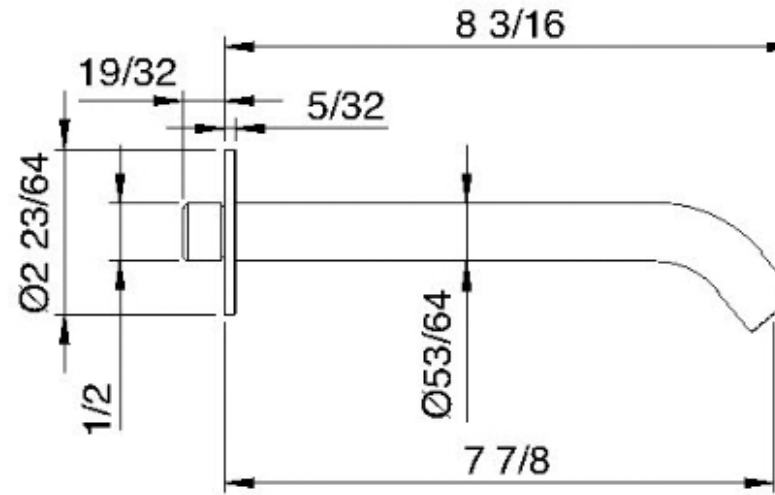

1361HF

Bec mural rond à haut débit long

FINISHES:

FROSTED INOX

treeemme RUBINETTERIE
instruments for water