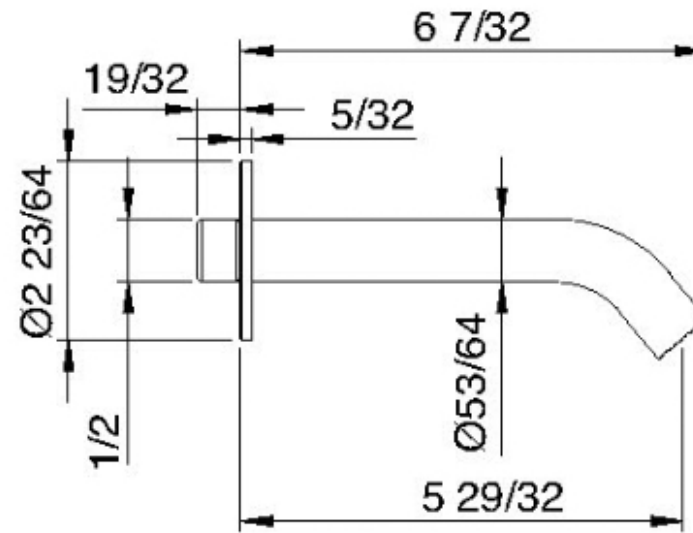

# 1363

Bec de robinet de lavabo mural

FINISHES:

FROSTED INOX

**treeemme** RUBINETTERIE  
*instruments for water*