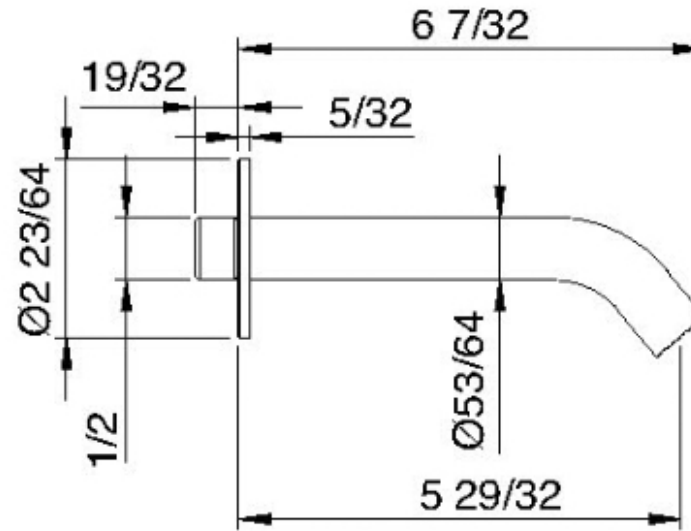

1363

Bec de robinet de lavabo mural

FINISHES:

FROSTED INOX

treeemme RUBINETTERIE
instruments for water