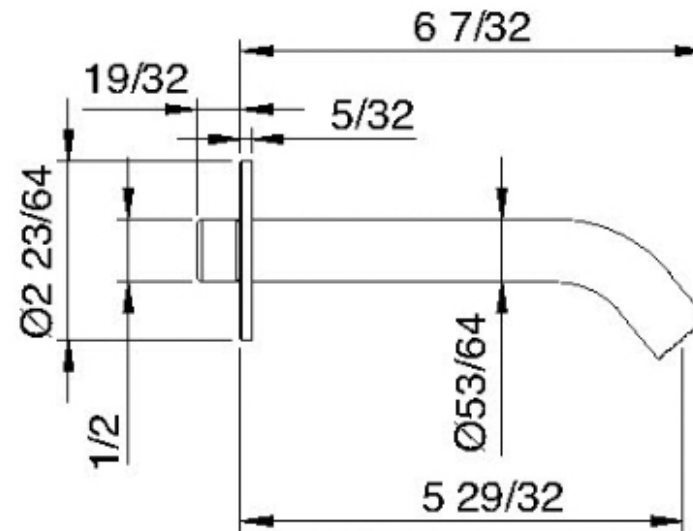

1363

Bec de robinet de lavabo mural

FINISHES:

FROSTED INOX

treeemme RUBINETTERIE
instruments for water