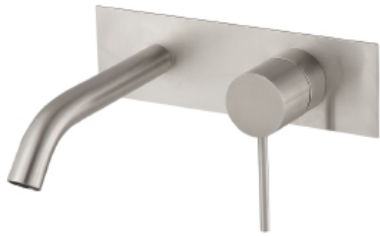

13A5__02

Robinet de lavabo mural – Brut AA51A5ZZ01 requis

FINISHES:

FROSTED INOX

RUBINETTERIE
treemme
instruments for water