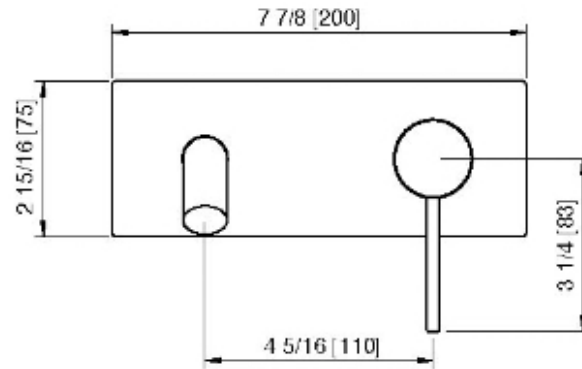

13A5__02

Robinet de lavabo mural – Brut AA51A5ZZ01 requis

FINISHES:

FROSTED INOX

RUBINETTERIE
treemme
instruments for water