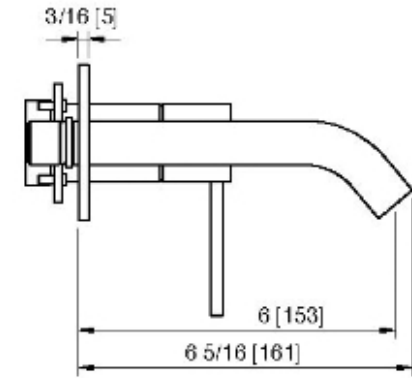

13A5__02

Robinet de lavabo mural – Brut AA51A5ZZ01 requis

FINISHES:

FROSTED INOX

RUBINETTERIE
treemme
instruments for water