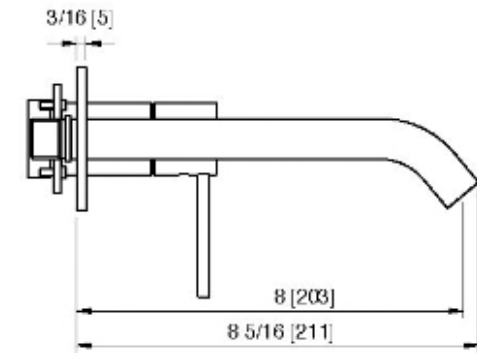

13A6__02

Robinet de lavabo mural long – Brut AA51A5ZZ01 requis

FINISHES:

FROSTED INOX

treeemme RUBINETTERIE
instruments for water