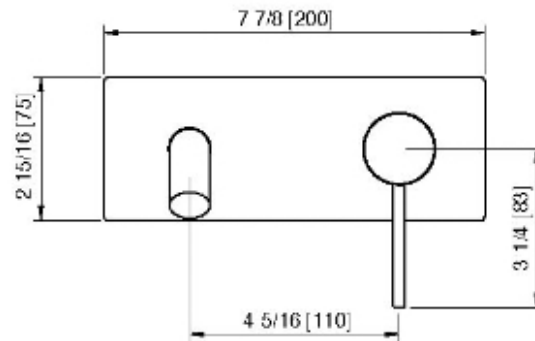

13A6__02

Robinet de lavabo mural long – Brut AA51A5ZZ01 requis

FINISHES:

FROSTED INOX

treeemme RUBINETTERIE
instruments for water