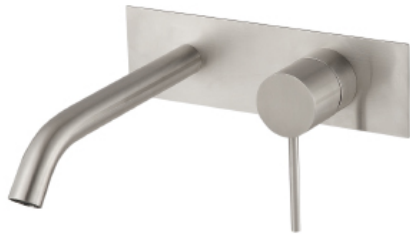

13A6__02

Robinet de lavabo mural long – Brut AA51A5ZZ01 requis

FINISHES:

FROSTED INOX

treeemme RUBINETTERIE
instruments for water