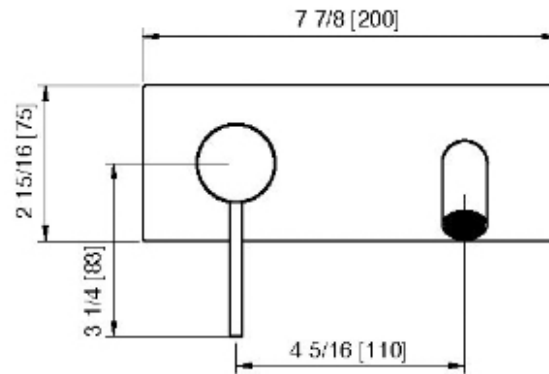

13A7__02

Robinet de lavabo mural – Brut AA51A5ZZ01 requis

FINISHES:

FROSTED INOX

treemme RUBINETTERIE
instruments for water