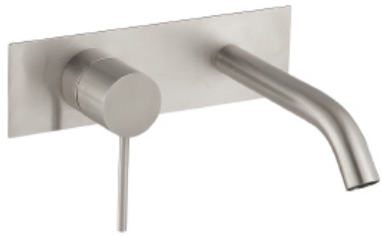

13A7__02

Robinet de lavabo mural – Brut AA51A5ZZ01 requis

FINISHES:

FROSTED INOX

treemme RUBINETTERIE
instruments for water