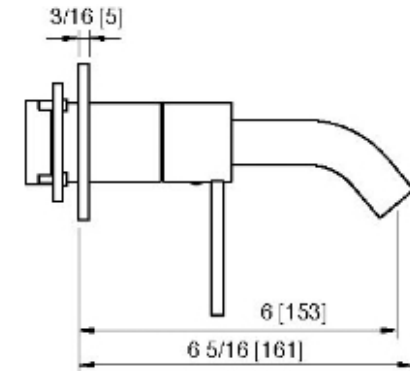

13A7__02

Robinet de lavabo mural – Brut AA51A5ZZ01 requis

FINISHES:

FROSTED INOX

treemme RUBINETTERIE
instruments for water