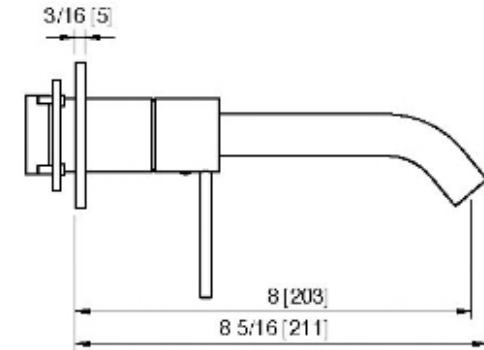

# 13A9\_\_02

Robinet de lavabo mural long – Brut AA51A5ZZ01 requis

FINISHES:

FROSTED INOX

RUBINETTERIE  
**treemme**  
*instruments for water*