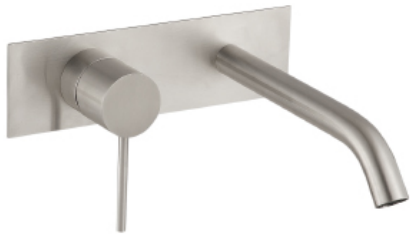

13A9__02

Robinet de lavabo mural long – Brut AA51A5ZZ01 requis

FINISHES:

FROSTED INOX

RUBINETTERIE
treemme
instruments for water