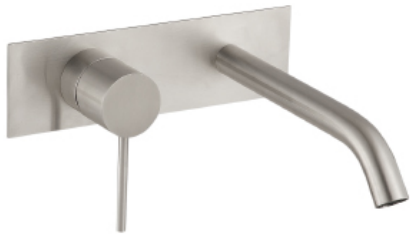

# 13A9\_\_02

Robinet de lavabo mural long – Brut AA51A5ZZ01 requis

FINISHES:

FROSTED INOX

RUBINETTERIE  
**treemme**  
*instruments for water*