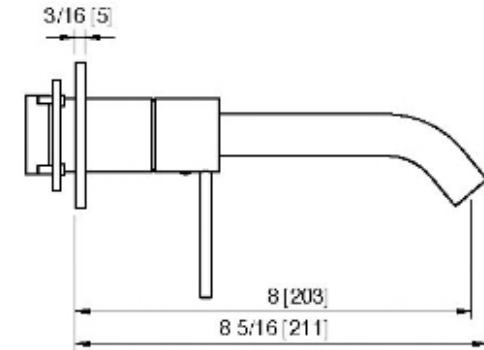

13A9__02

Robinet de lavabo mural long – Brut AA51A5ZZ01 requis

FINISHES:

FROSTED INOX

RUBINETTERIE
treemme
instruments for water