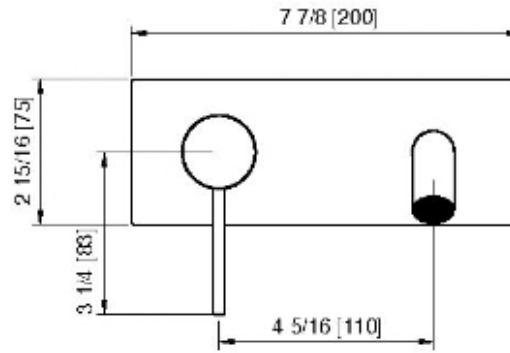

13A9__02

Robinet de lavabo mural long – Brut AA51A5ZZ01 requis

FINISHES:

FROSTED INOX

RUBINETTERIE
treemme
instruments for water