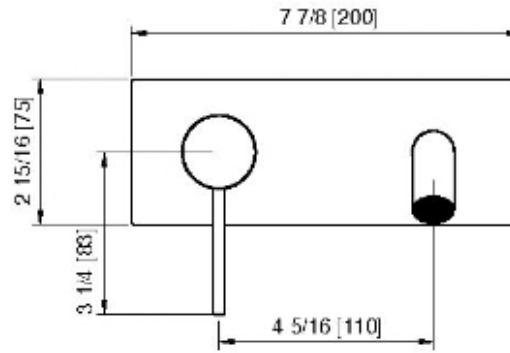

# 13A9\_\_02

Robinet de lavabo mural long – Brut AA51A5ZZ01 requis

FINISHES:

FROSTED INOX

RUBINETTERIE  
**treemme**  
*instruments for water*