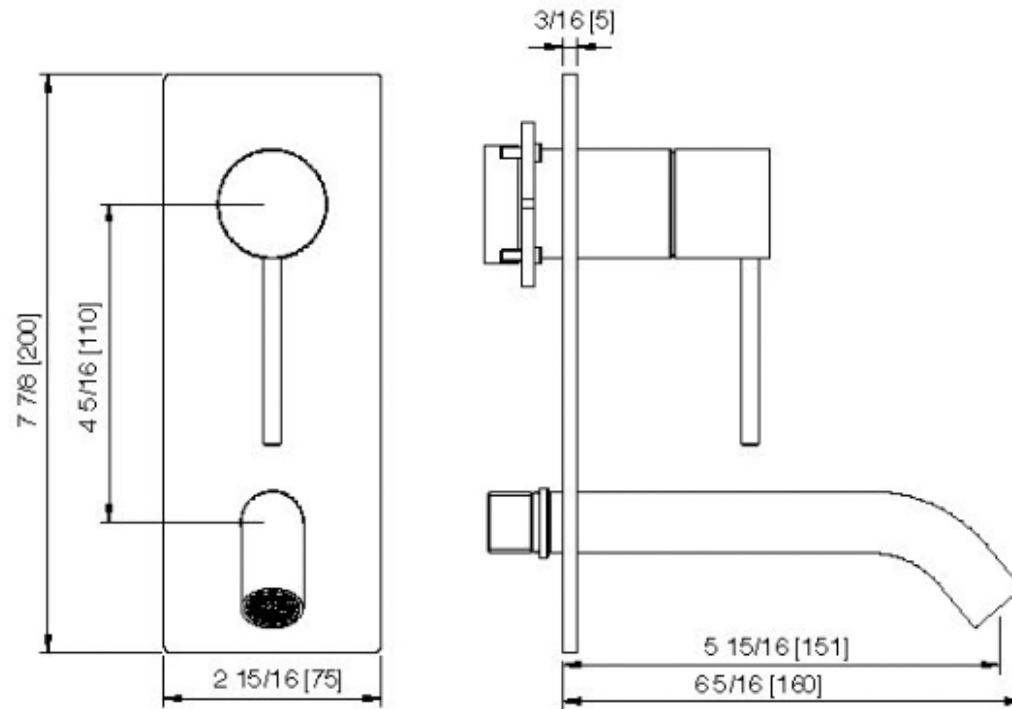

13B2__01

Robinet de lavabo mural – Brut AA51A5ZZ01 requis

FINISHES:

FROSTED INOX

treeemme RUBINETTERIE
instruments for water