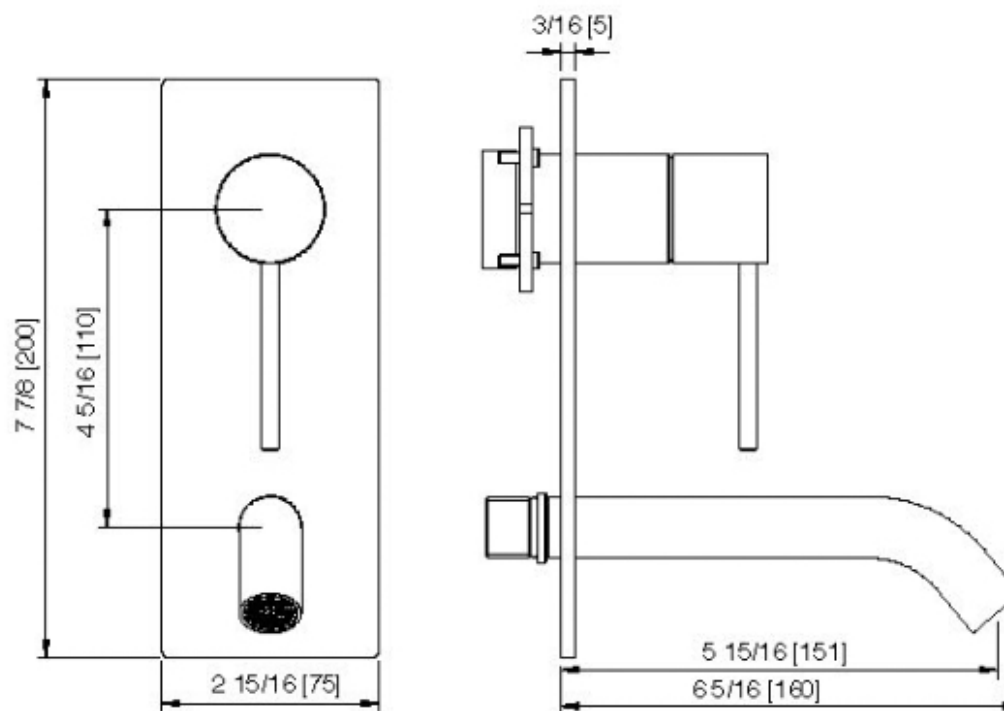

13B2__01

Robinet de lavabo mural – Brut AA51A5ZZ01 requis

FINISHES:

FROSTED INOX

treeemme RUBINETTERIE
instruments for water