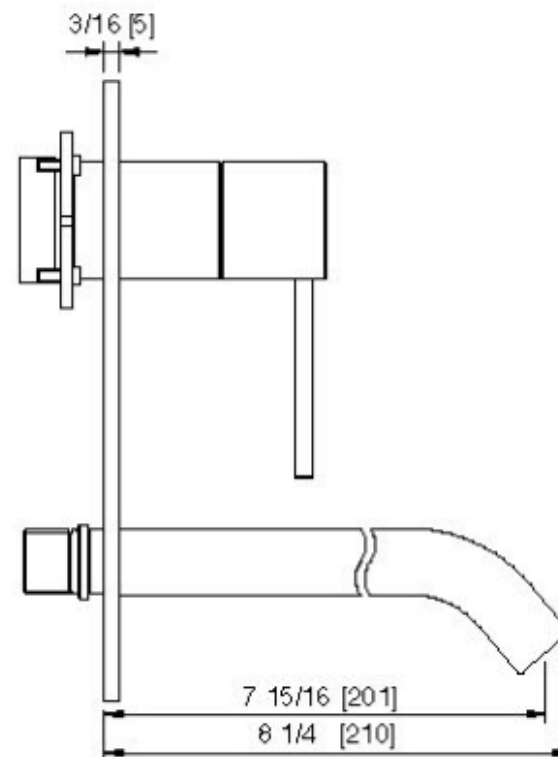

13B3__01

Robinet de lavabo mural long – Brut AA51A5ZZ01 requis

FINISHES:

FROSTED INOX

treemme RUBINETTERIE
instruments for water