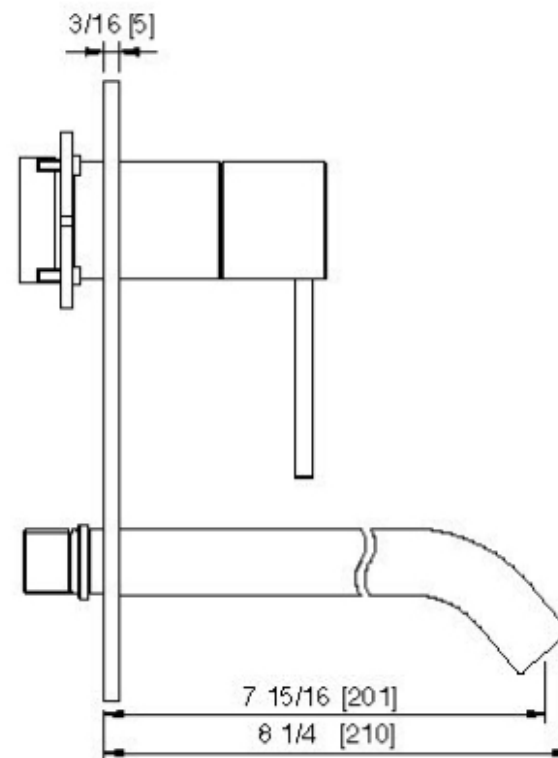

13B3__01

Robinet de lavabo mural long – Brut AA51A5ZZ01 requis

FINISHES:

FROSTED INOX

treemme RUBINETTERIE
instruments for water