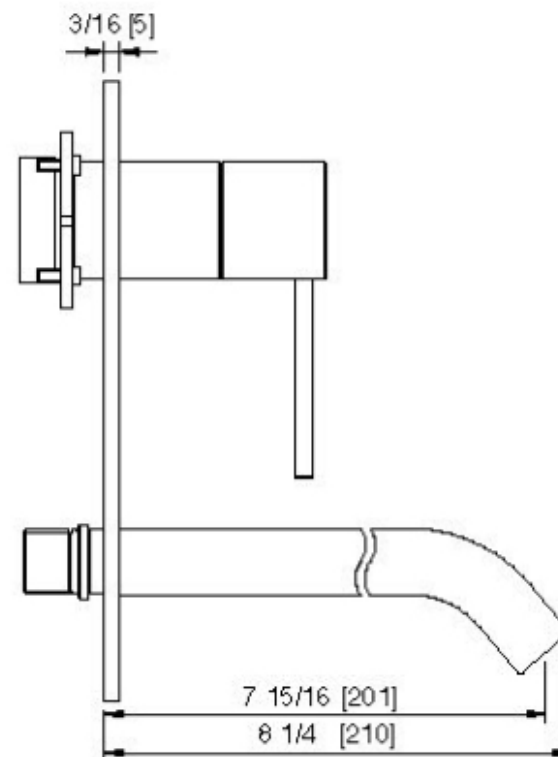

# 13B3\_\_01

Robinet de lavabo mural long – Brut AA51A5ZZ01 requis

FINISHES:

FROSTED INOX

**treemme** RUBINETTERIE  
*instruments for water*