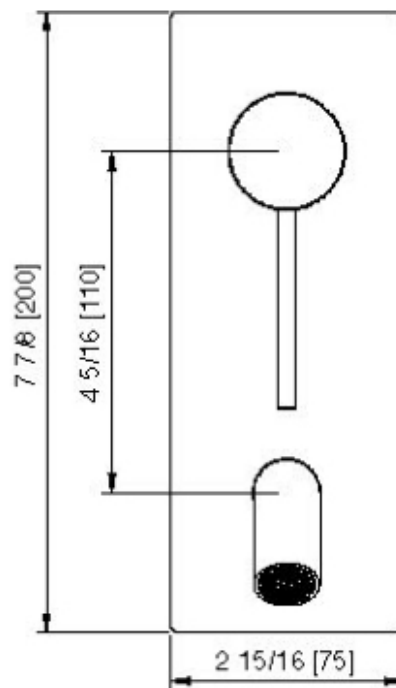

13B3__01

Robinet de lavabo mural long – Brut AA51A5ZZ01 requis

FINISHES:

FROSTED INOX

treemme RUBINETTERIE
instruments for water