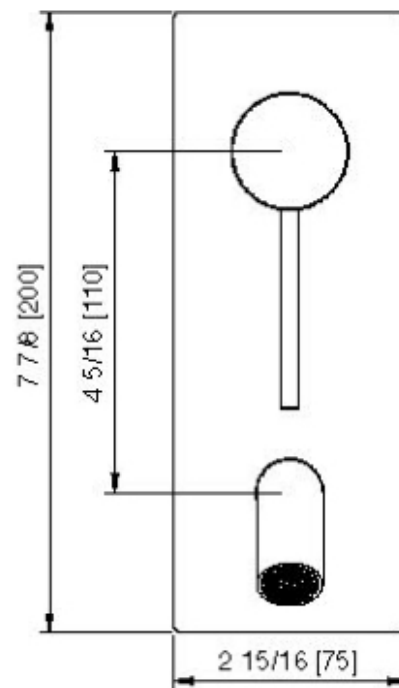

# 13B3\_\_01

Robinet de lavabo mural long – Brut AA51A5ZZ01 requis

FINISHES:

FROSTED INOX

**treemme** RUBINETTERIE  
*instruments for water*