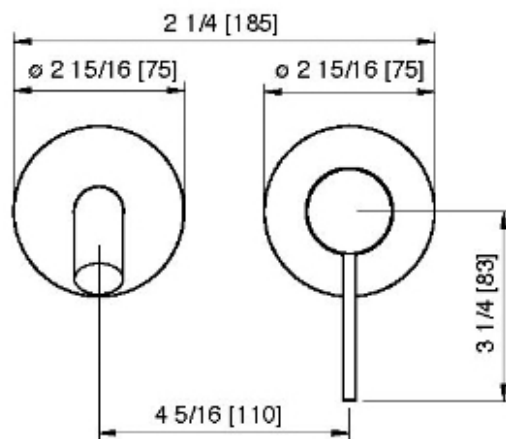

# 13C5\_\_02

Robinet de lavabo mural – Brut AA51A5ZZ01 requis

FINISHES:

FROSTED INOX

RUBINETTERIE  
**treemme**  
*instruments for water*