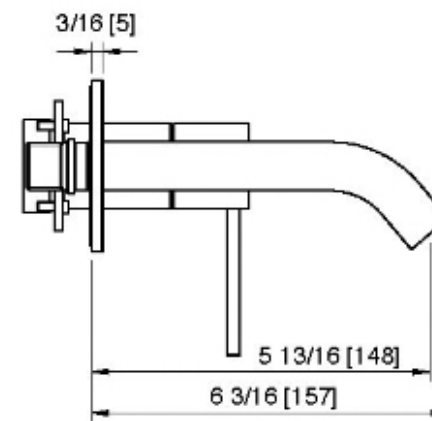

# 13C5\_\_02

Robinet de lavabo mural – Brut AA51A5ZZ01 requis

FINISHES:

FROSTED INOX

RUBINETTERIE  
**treemme**  
*instruments for water*