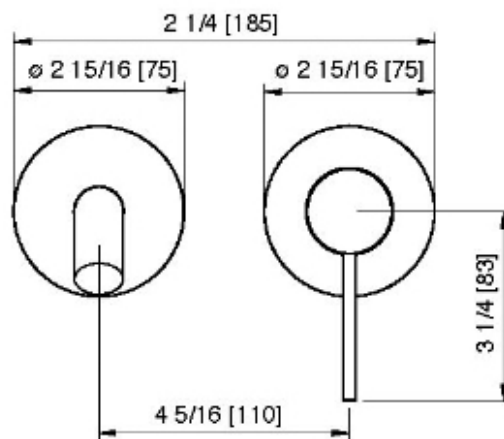

13C5__02

Robinet de lavabo mural – Brut AA51A5ZZ01 requis

FINISHES:

FROSTED INOX

RUBINETTERIE
treemme
instruments for water