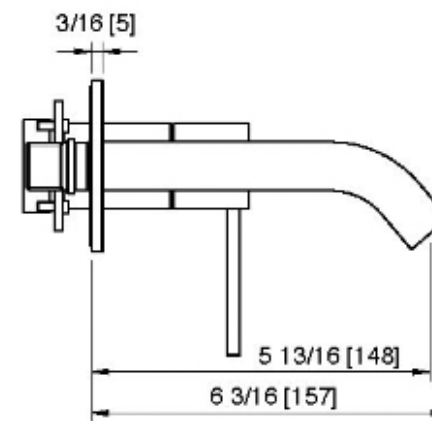

13C5__02

Robinet de lavabo mural – Brut AA51A5ZZ01 requis

FINISHES:

FROSTED INOX

RUBINETTERIE
treemme
instruments for water