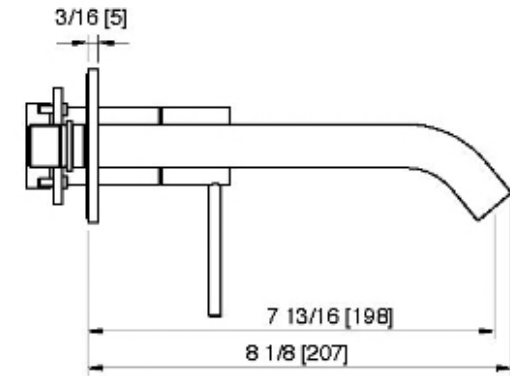

# 13C6\_\_02

Robinet de lavabo mural long – Brut AA51A5ZZ01 requis

FINISHES:

FROSTED INOX

RUBINETTERIE  
**treemme**  
*instruments for water*