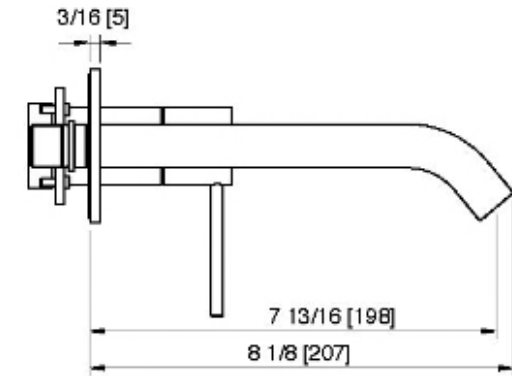

13C6__02

Robinet de lavabo mural long – Brut AA51A5ZZ01 requis

FINISHES:

FROSTED INOX

RUBINETTERIE
treemme
instruments for water