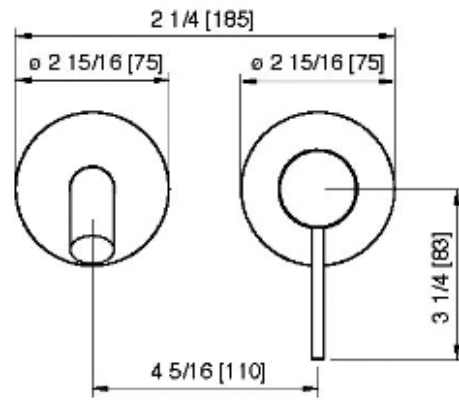

# 13C6\_\_02

Robinet de lavabo mural long – Brut AA51A5ZZ01 requis

FINISHES:

FROSTED INOX

RUBINETTERIE  
**treemme**  
*instruments for water*