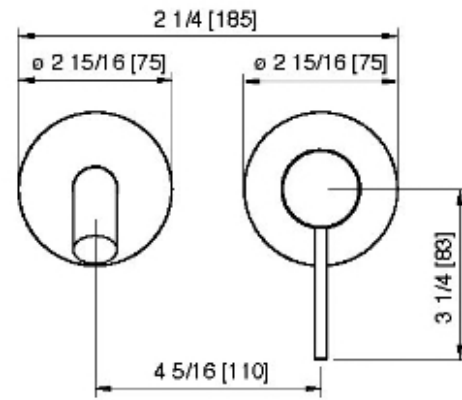

13C6__02

Robinet de lavabo mural long – Brut AA51A5ZZ01 requis

FINISHES:

FROSTED INOX

RUBINETTERIE
treemme
instruments for water