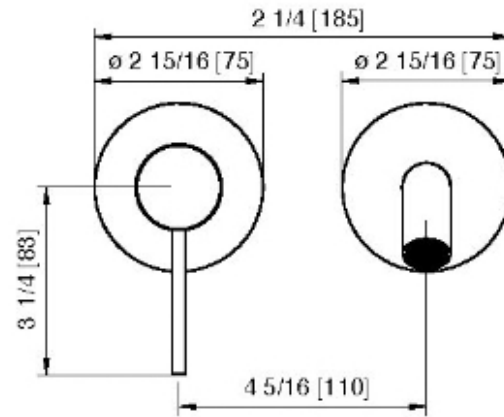

13C7__02

Robinet de lavabo mural – Brut AA51A5ZZ01 requis

FINISHES:

FROSTED INOX

RUBINETTERIE
treemme
instruments for water