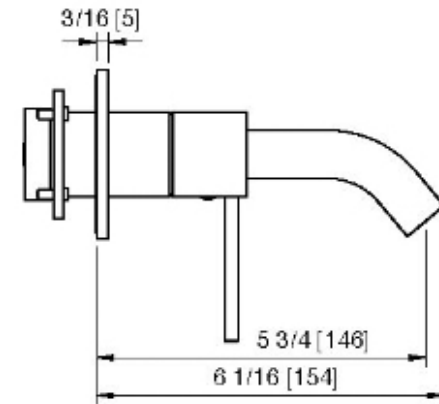

13C7__02

Robinet de lavabo mural – Brut AA51A5ZZ01 requis

FINISHES:

FROSTED INOX

RUBINETTERIE
treemme
instruments for water