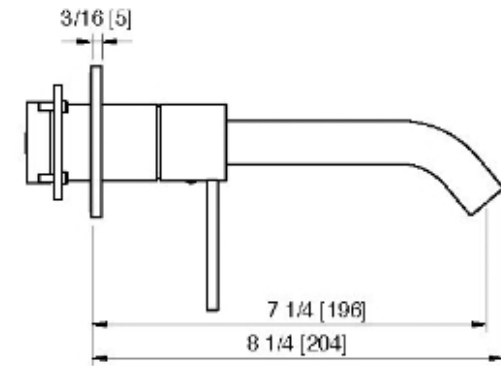

# 13C9\_\_02

Robinet de lavabo mural long – Brut AA51A5ZZ01 requis

FINISHES:

FROSTED INOX

RUBINETTERIE  
**treemme**  
*instruments for water*