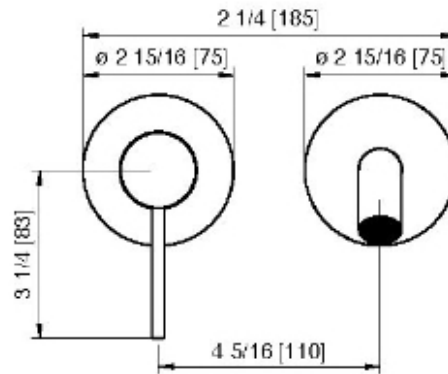

# 13C9\_\_02

Robinet de lavabo mural long – Brut AA51A5ZZ01 requis

FINISHES:

FROSTED INOX

RUBINETTERIE  
**treemme**  
*instruments for water*