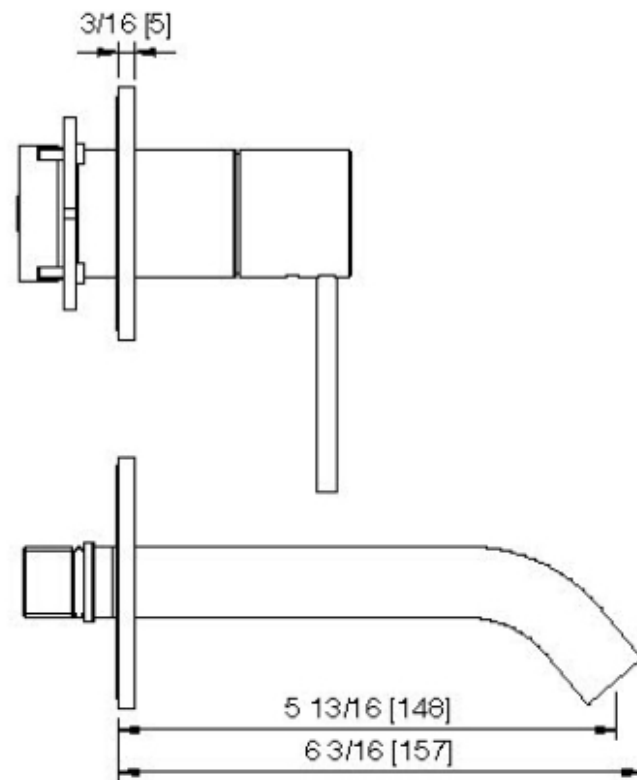

# 13D2\_\_01

Robinet de lavabo mural – Brut AA51A5ZZ01 requis

FINISHES:

FROSTED INOX

**treemme** RUBINETTERIE  
*instruments for water*