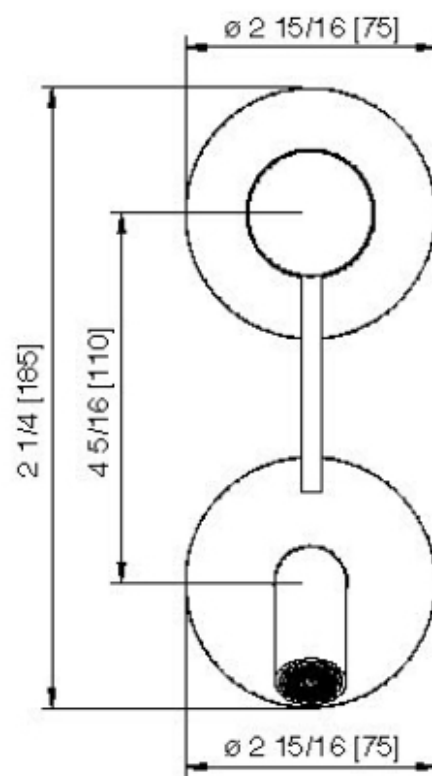

# 13D2\_\_01

Robinet de lavabo mural – Brut AA51A5ZZ01 requis

FINISHES:

FROSTED INOX

**treemme** RUBINETTERIE  
*instruments for water*