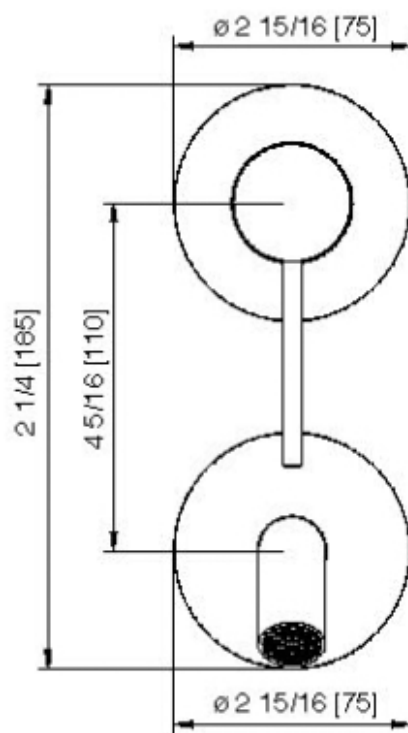

13D3__01

Robinet de lavabo mural long – Brut AA51A5ZZ01 requis

FINISHES:

FROSTED INOX

treemme RUBINETTERIE
instruments for water