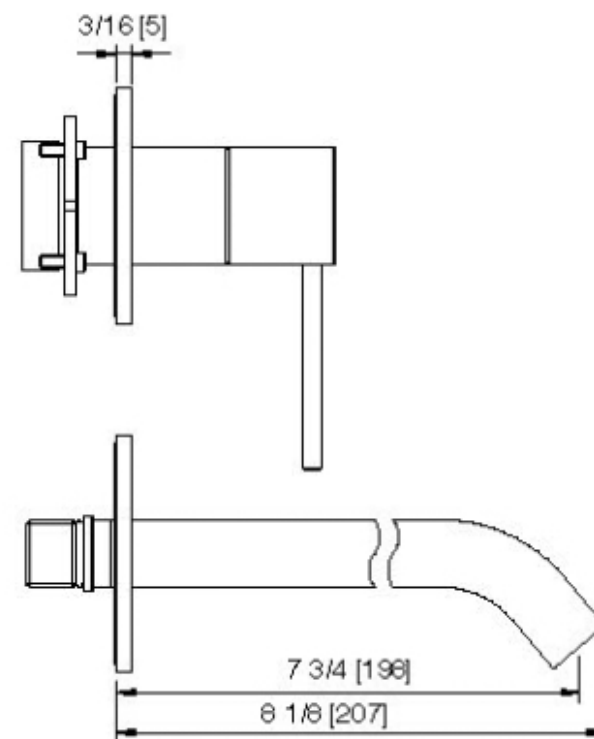

13D3__01

Robinet de lavabo mural long – Brut AA51A5ZZ01 requis

FINISHES:

FROSTED INOX

treemme RUBINETTERIE
instruments for water