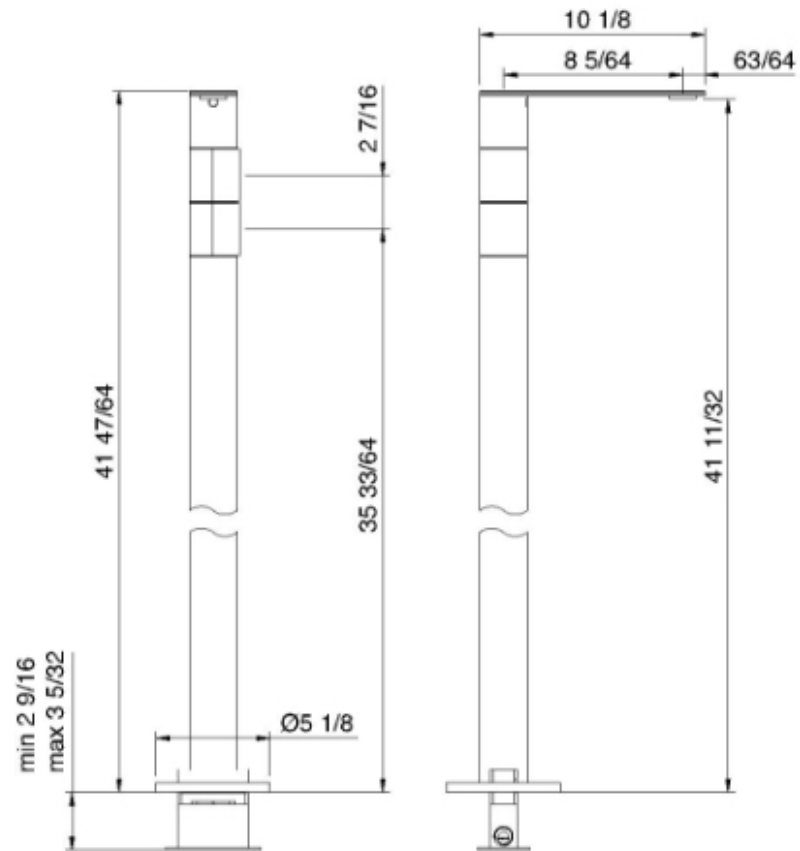

2582__05

Robinet de lavabo au sol

FINISHES:

FROSTED INOX

RUBINETTERIE
treemme
instruments for water