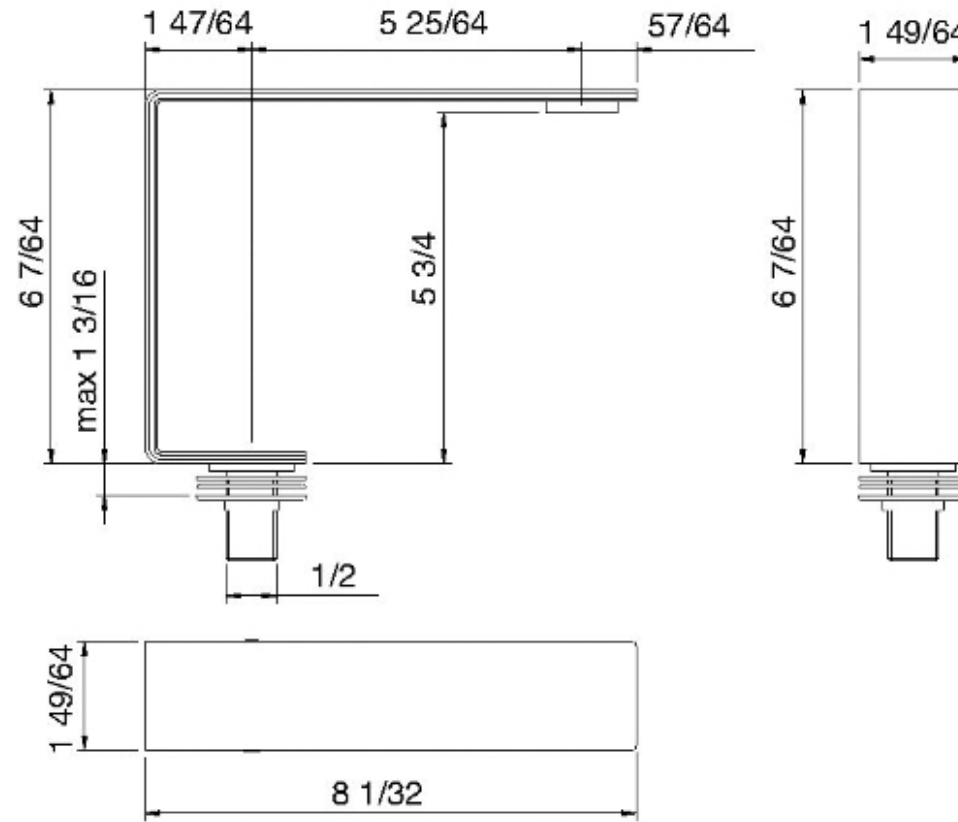

2810__10

Bec de robinet de lavabo

FINISHES:

FROSTED INOX

treeemme RUBINETTERIE
instruments for water