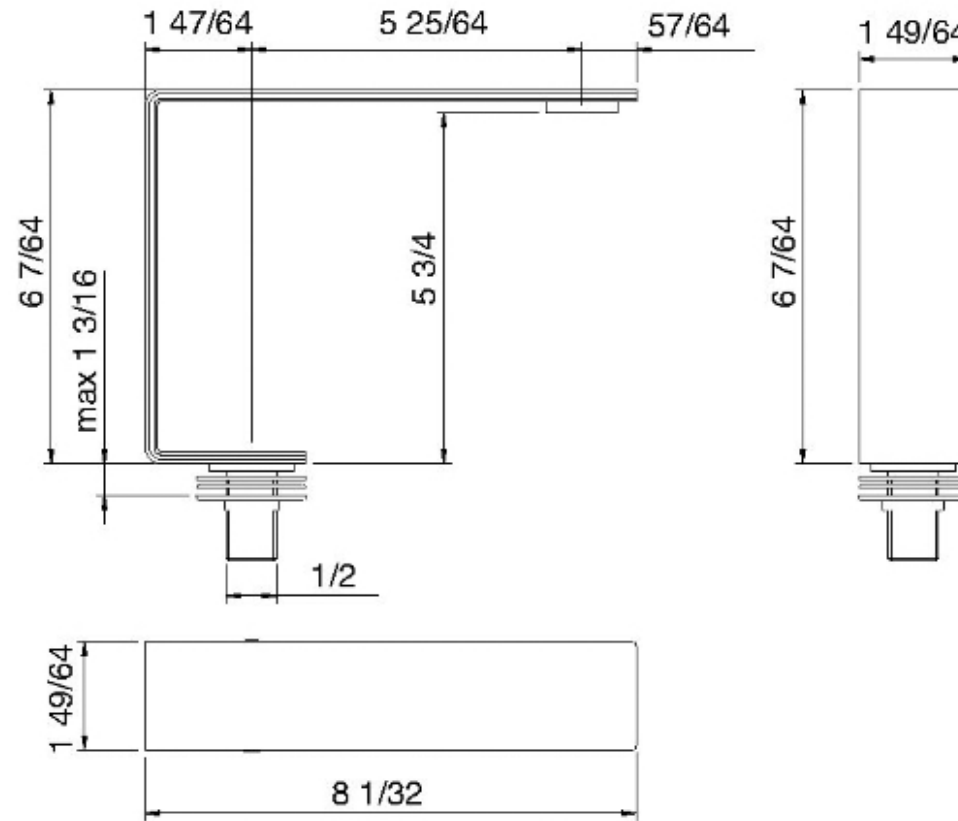

2810__10

Bec de robinet de lavabo

FINISHES:

FROSTED INOX

treeemme RUBINETTERIE
instruments for water