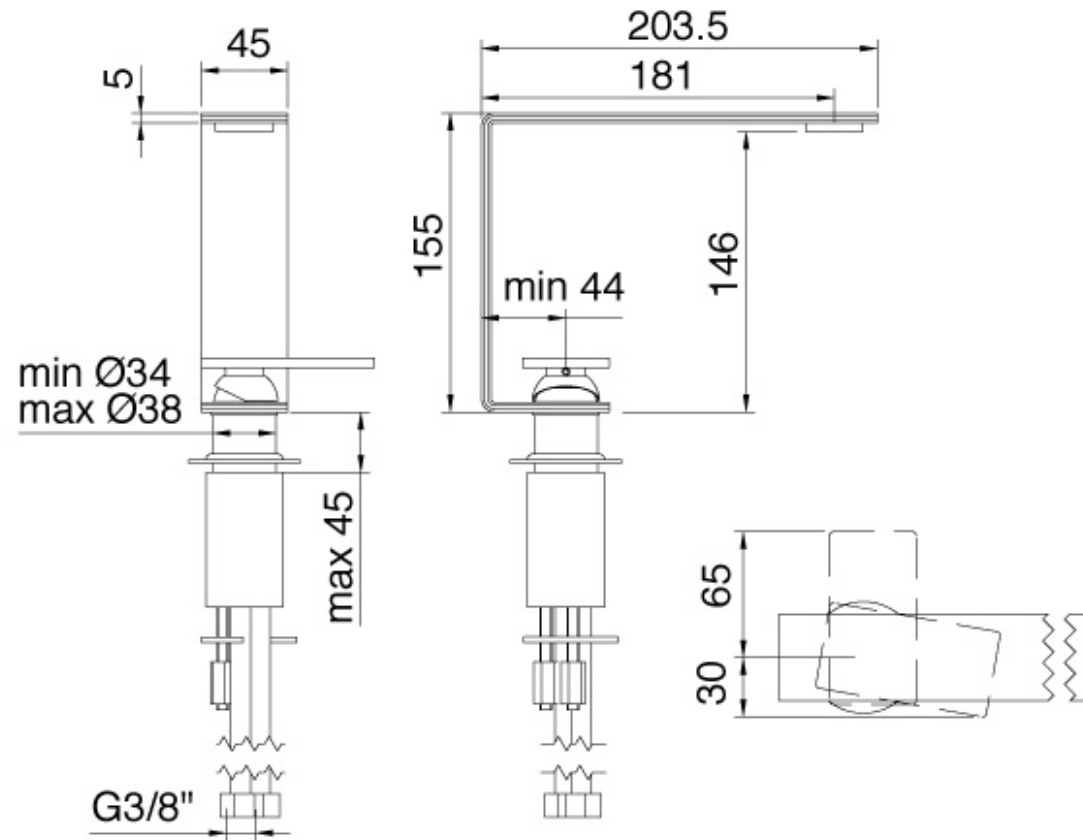

# 2811\_\_5M

Robinet de lavabo monotrou

FINISHES:

FROSTED INOX

**treeemme** RUBINETTERIE  
*instruments for water*