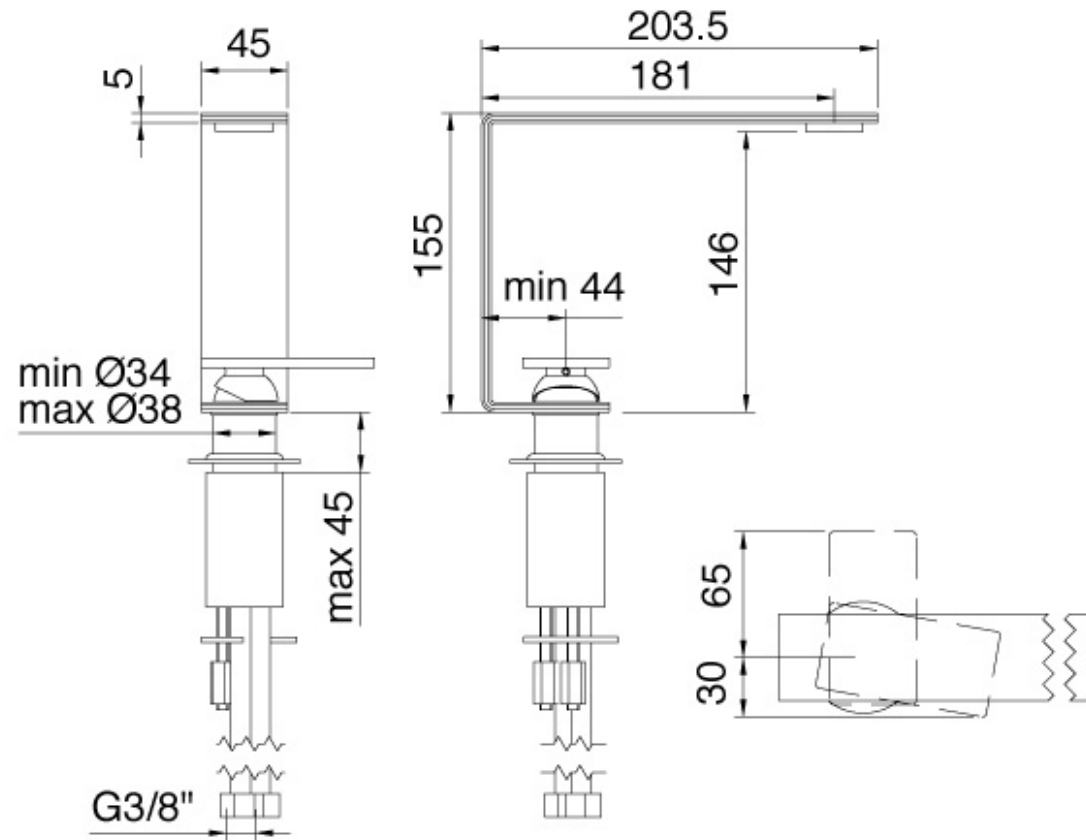

2811__5M

Robinet de lavabo monotrou

FINISHES:

FROSTED INOX

treeemme RUBINETTERIE
instruments for water