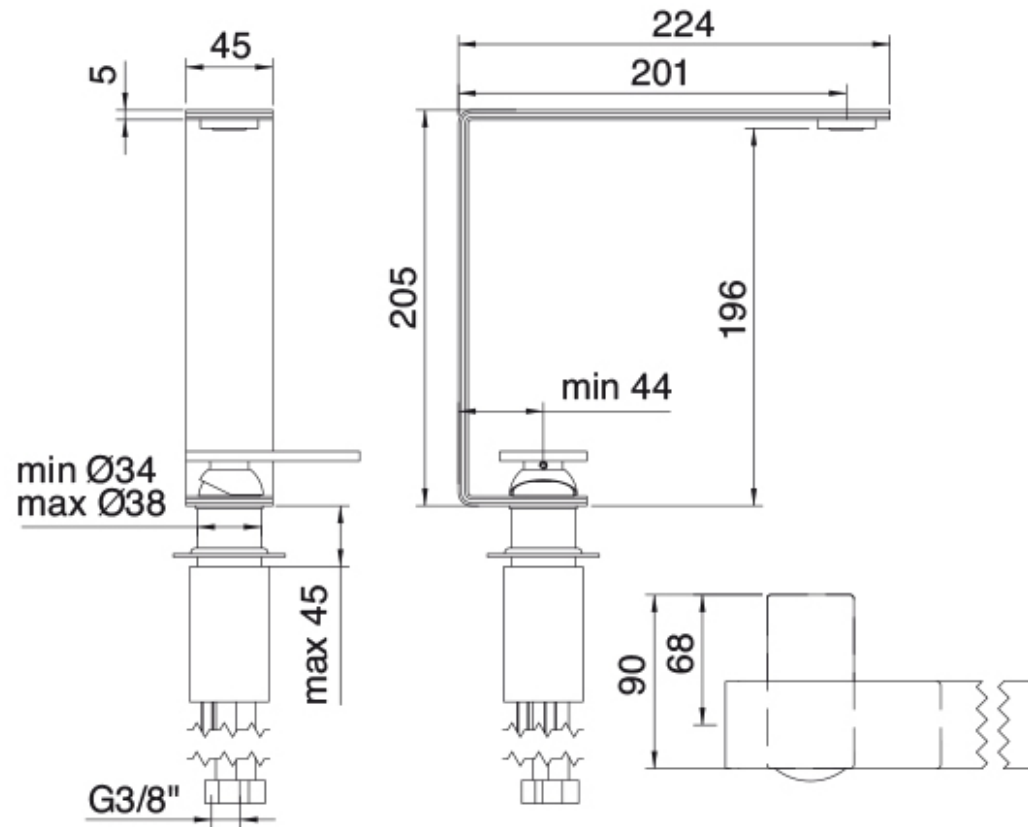

2818__5M

Robinet de lavabo monotrou haut

FINISHES:

FROSTED INOX

treeemme RUBINETTERIE
instruments for water