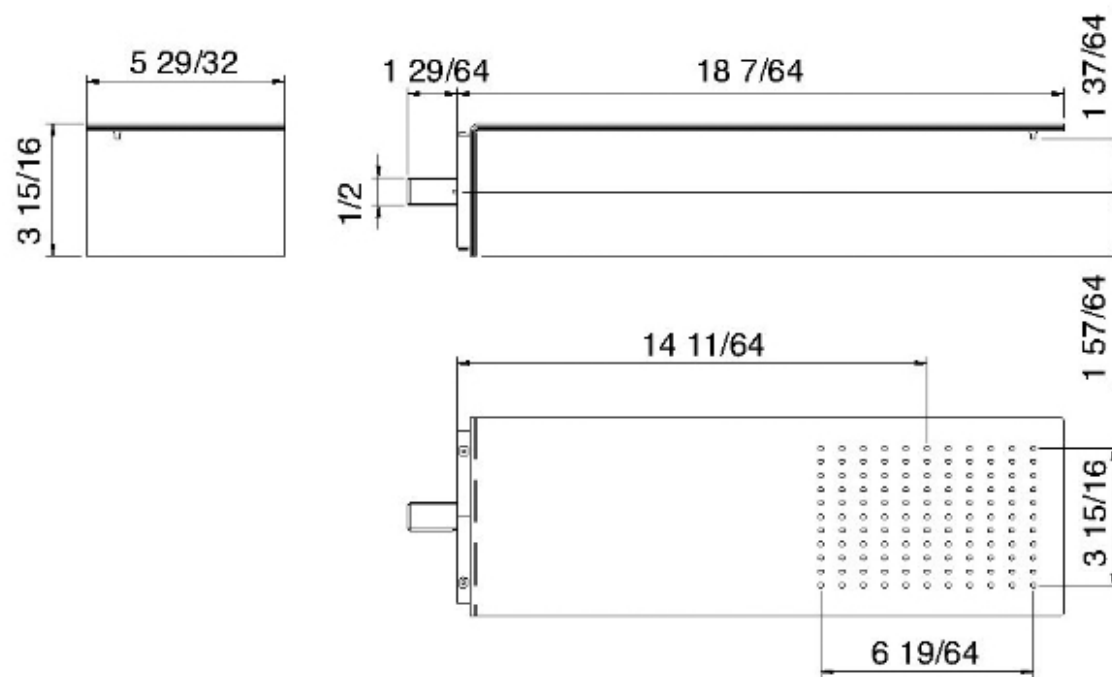

2847__01

Tête de pluie murale

FINISHES:

FROSTED INOX

treeemme RUBINETTERIE
instruments for water