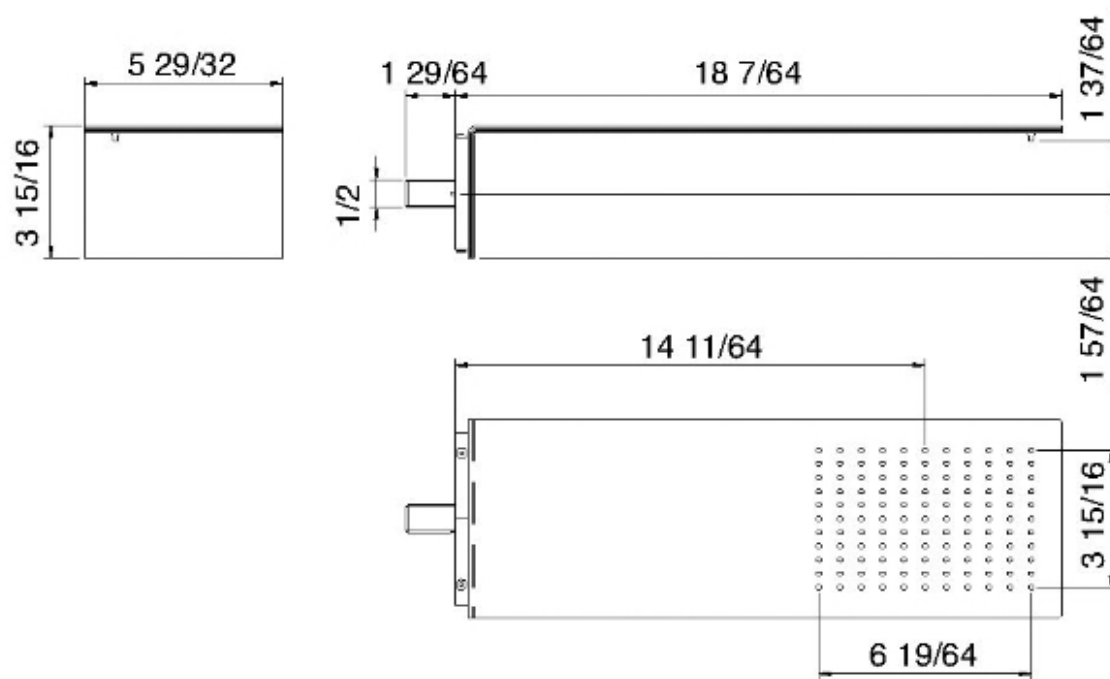

2847__01

Tête de pluie murale

FINISHES:

FROSTED INOX

treeemme RUBINETTERIE
instruments for water