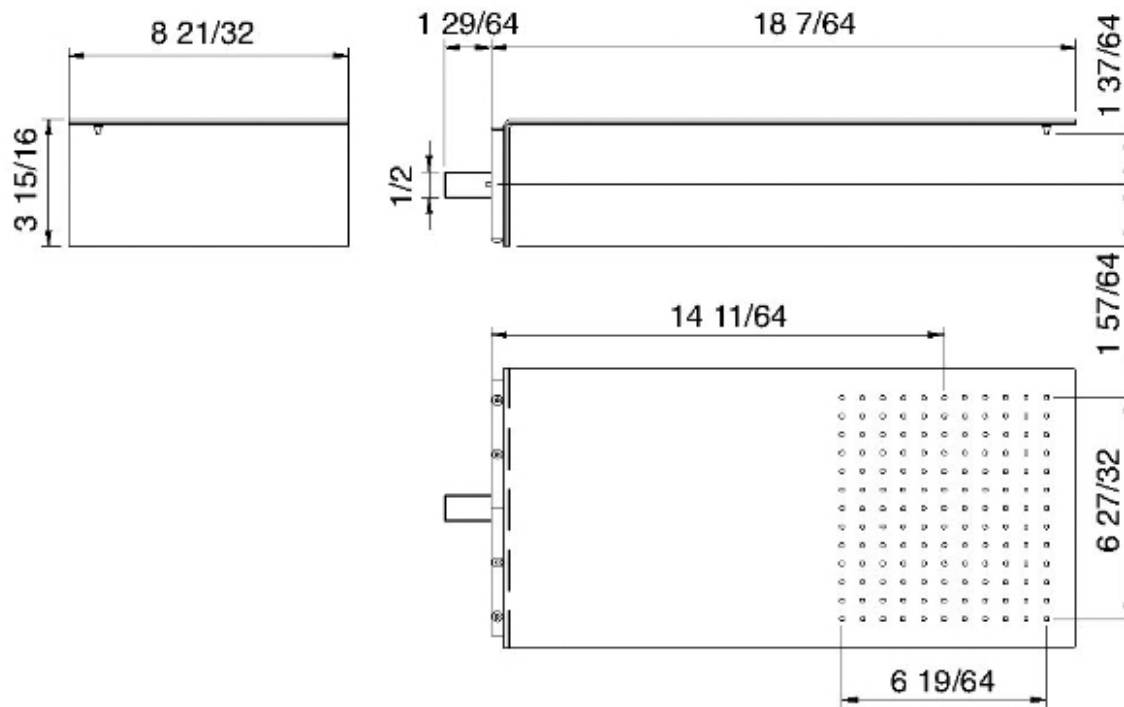

# 2847\_\_02

Tête de pluie murale

FINISHES:

FROSTED INOX

**treeemme** RUBINETTERIE  
*instruments for water*