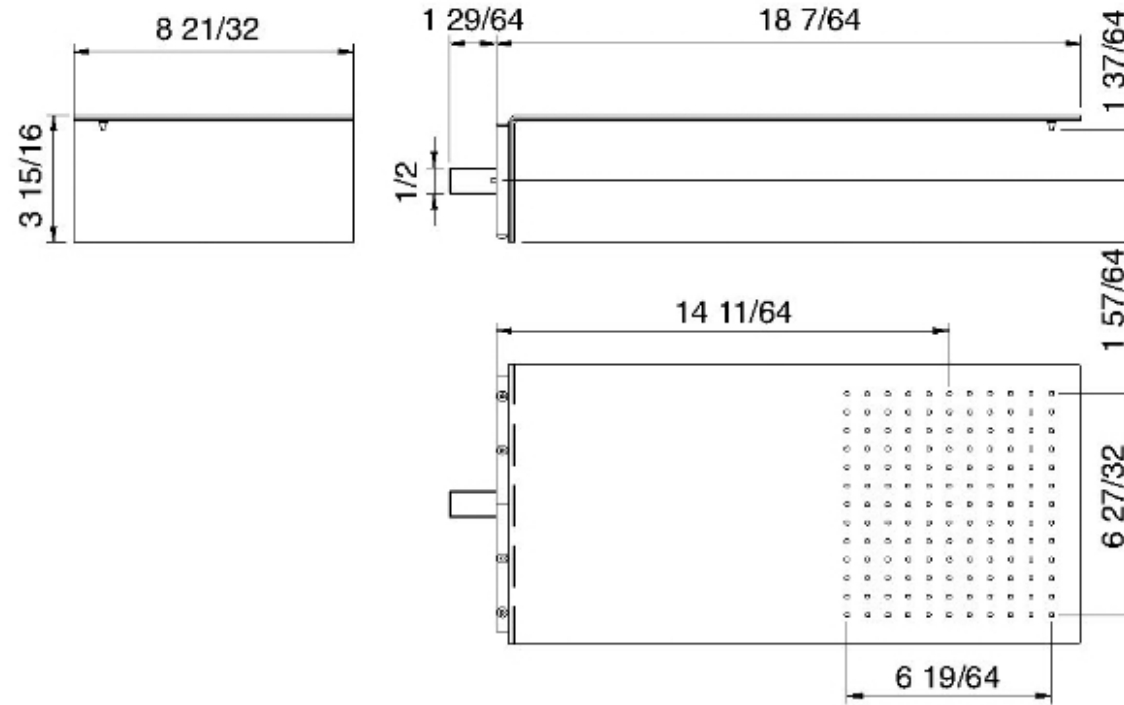

2847__02

Tête de pluie murale

FINISHES:

FROSTED INOX

treeemme RUBINETTERIE
instruments for water