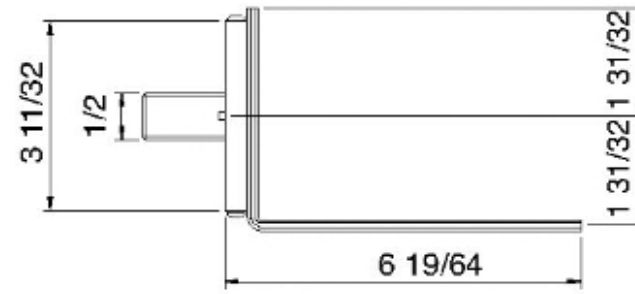

2847__21

Chute d'eau murale

FINISHES:

FROSTED INOX

treeemme RUBINETTERIE
instruments for water