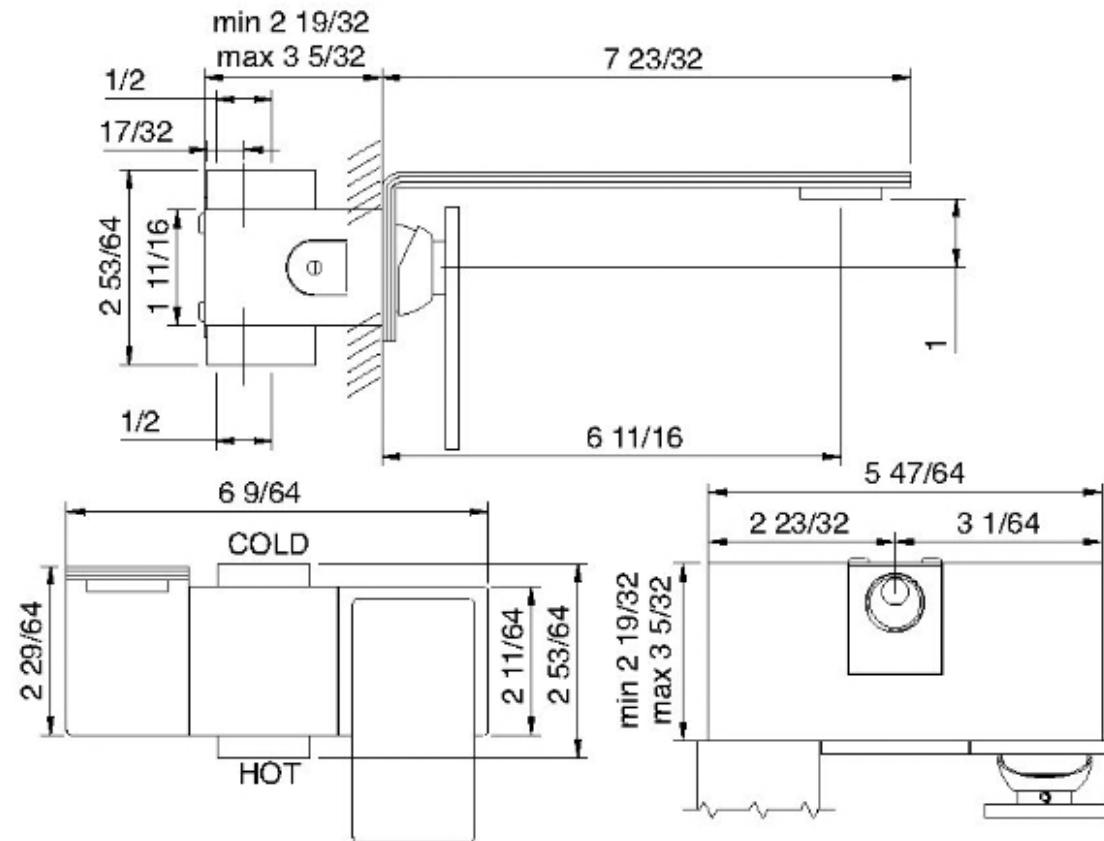

2851__97

Robinet de lavabo mural

FINISHES:

FROSTED INOX

treeemme RUBINETTERIE
instruments for water