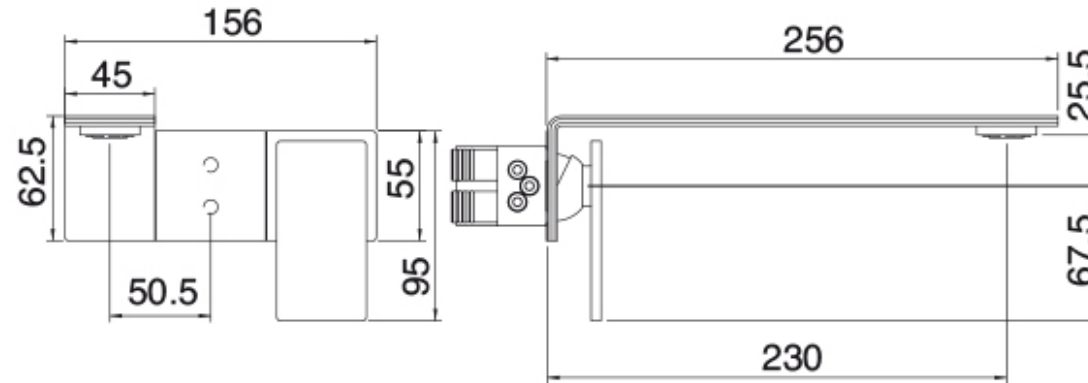

2852__97

Robinet de lavabo mural long

FINISHES:

FROSTED INOX

tree^{RUBINETTERIE}**emme**
instruments for water