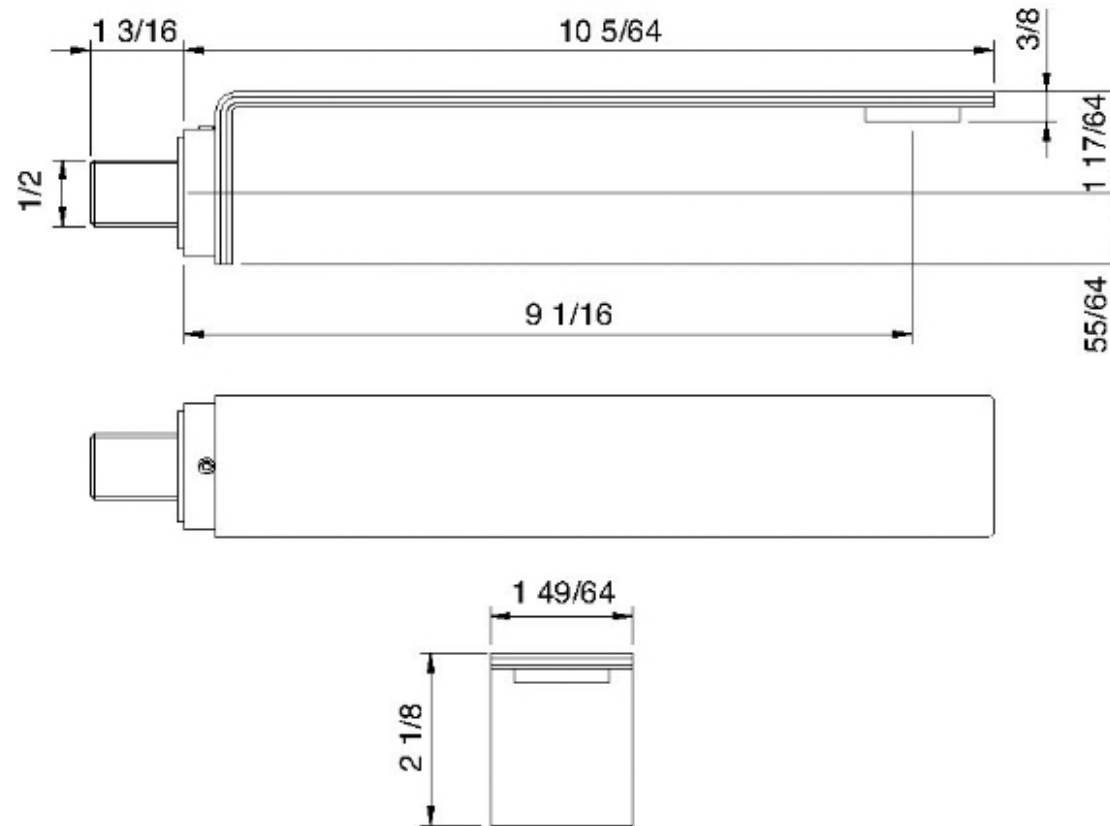

# 2861

Bec de robinet de lavabo mural long

FINISHES:

FROSTED INOX

**treeemme** RUBINETTERIE  
*instruments for water*