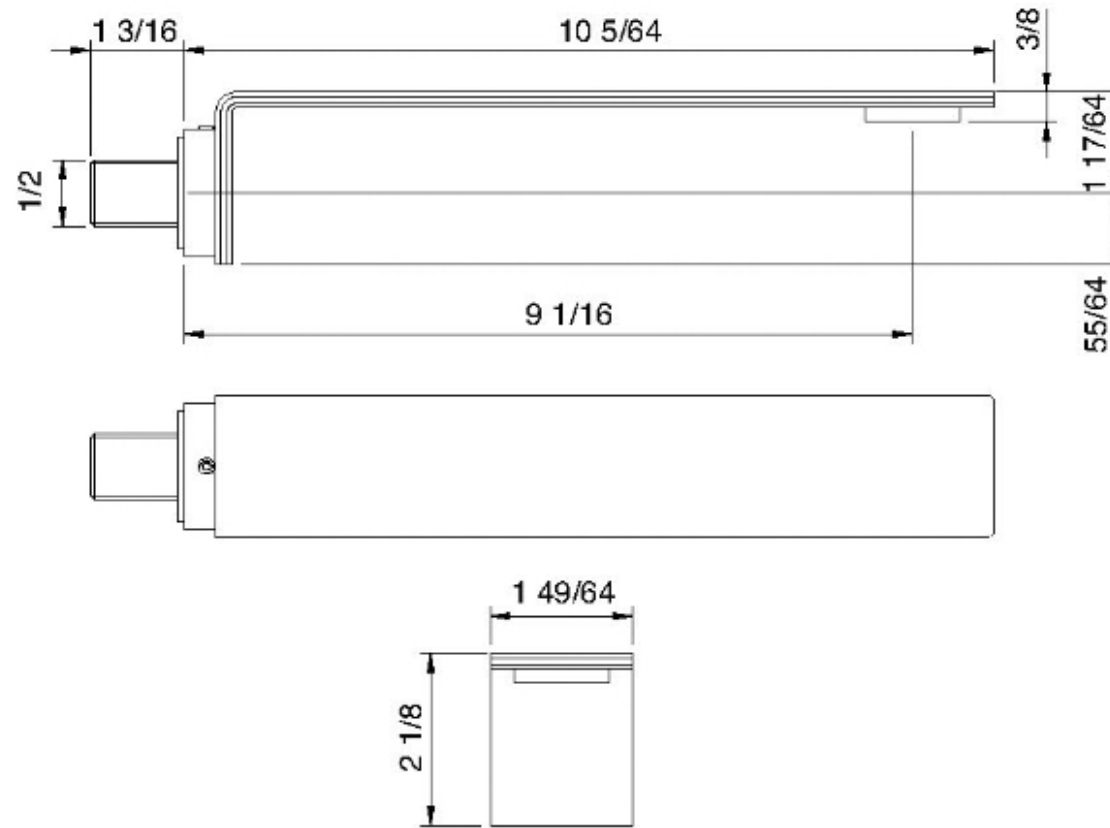

2861

Bec de robinet de lavabo mural long

FINISHES:

FROSTED INOX

treeemme RUBINETTERIE
instruments for water