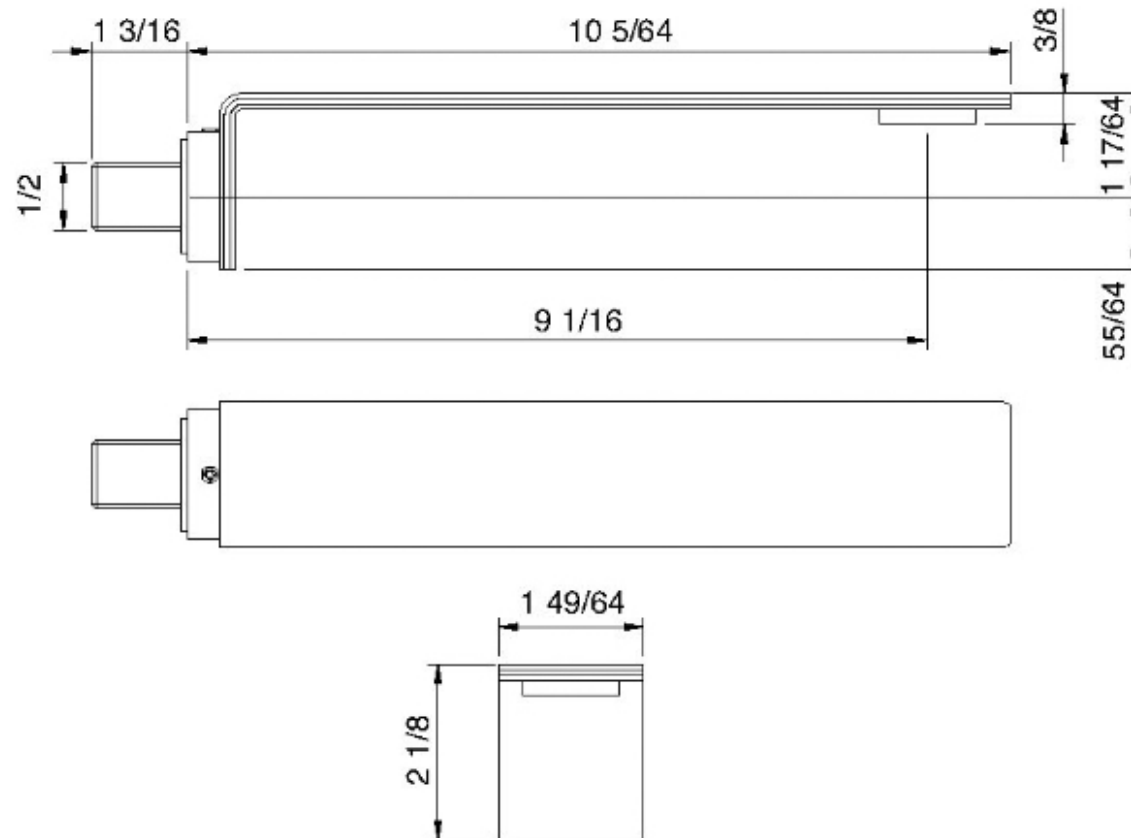

2861HF

Bec mural à haut débit long

FINISHES:

FROSTED INOX

treeemme RUBINETTERIE
instruments for water