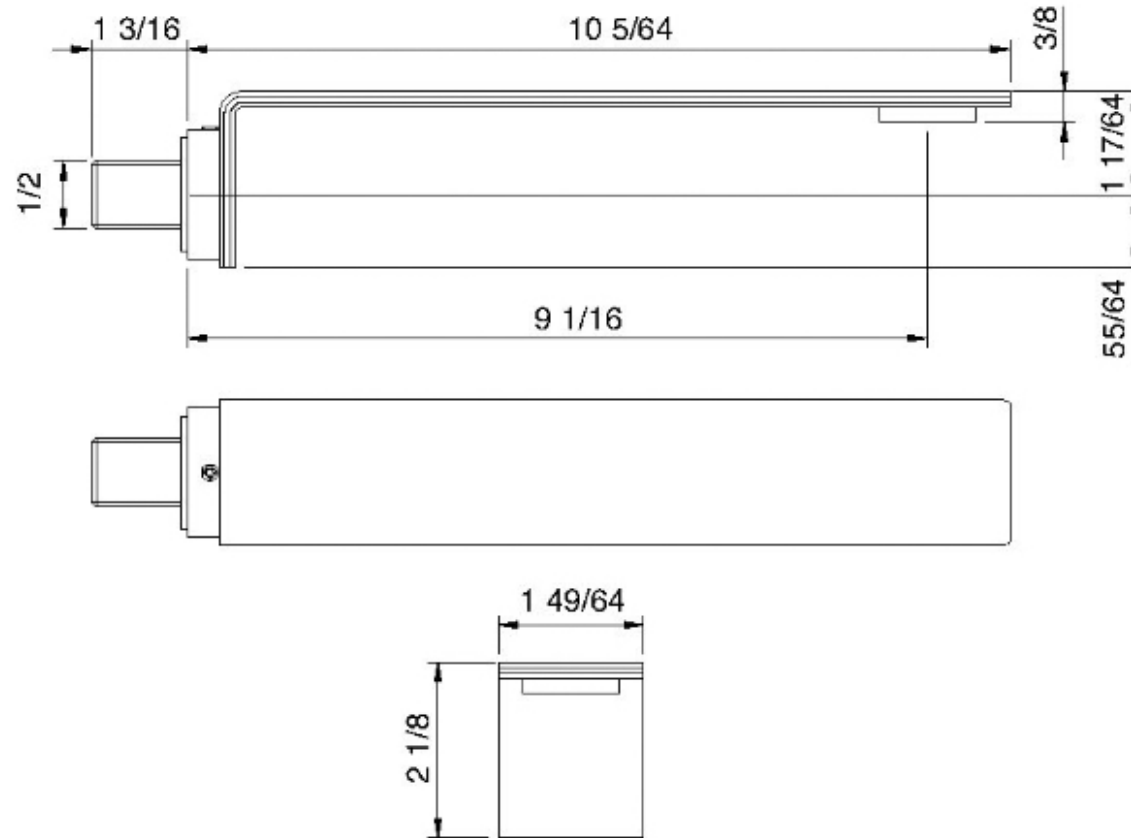

2861HF

Bec mural à haut débit long

FINISHES:

FROSTED INOX

treeemme RUBINETTERIE
instruments for water