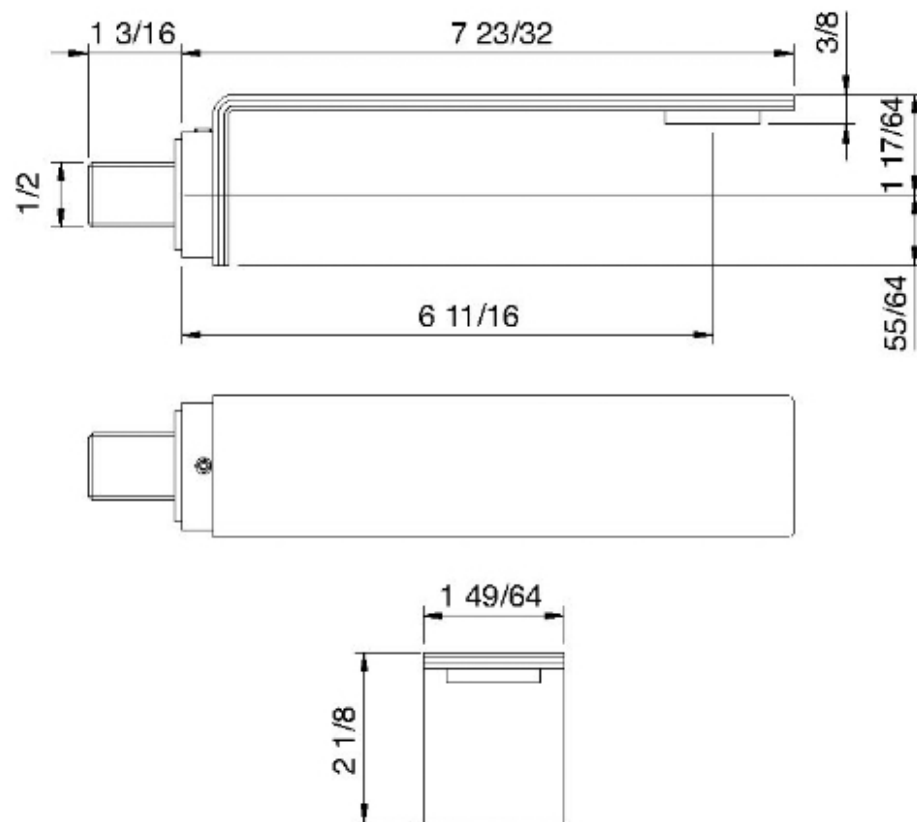

2863

Bec de robinet de lavabo mural

FINISHES:

FROSTED INOX

treeemme RUBINETTERIE
instruments for water