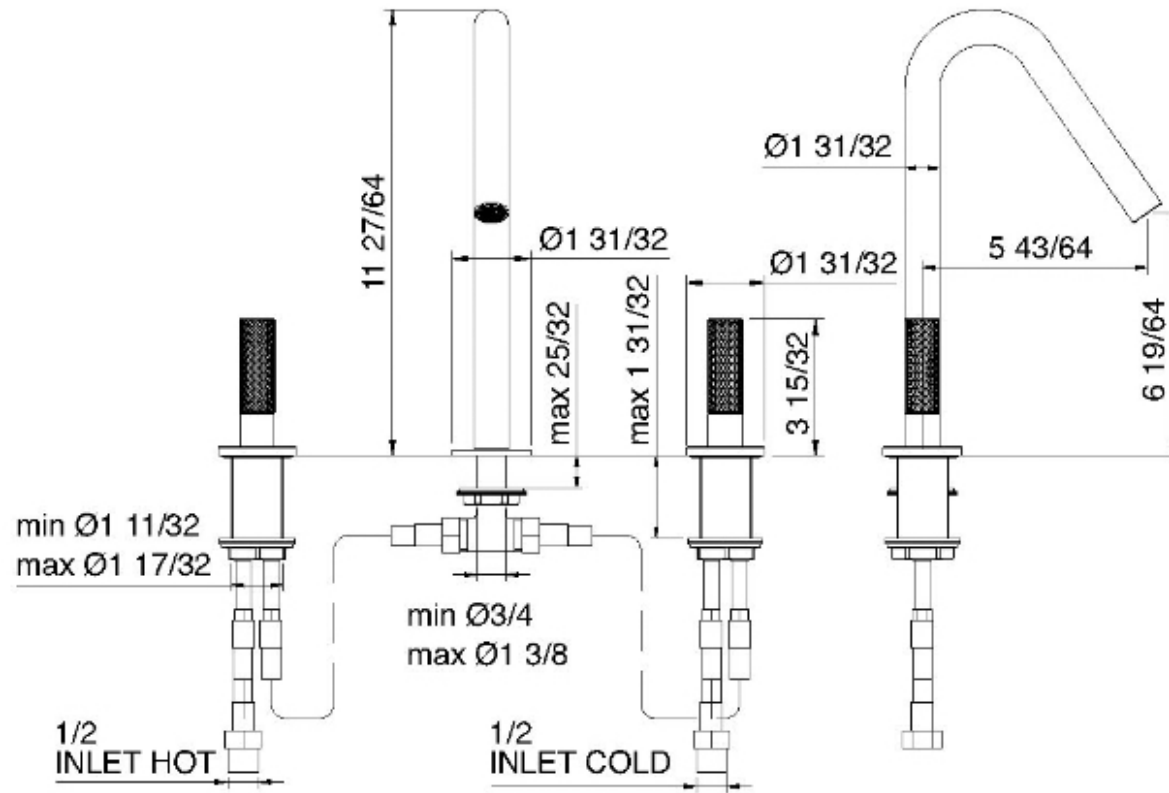

6011

Robinet de lavabo monotrou

FINISHES:

FROSTED INOX

RUBINETTERIE
treemme
instruments for water