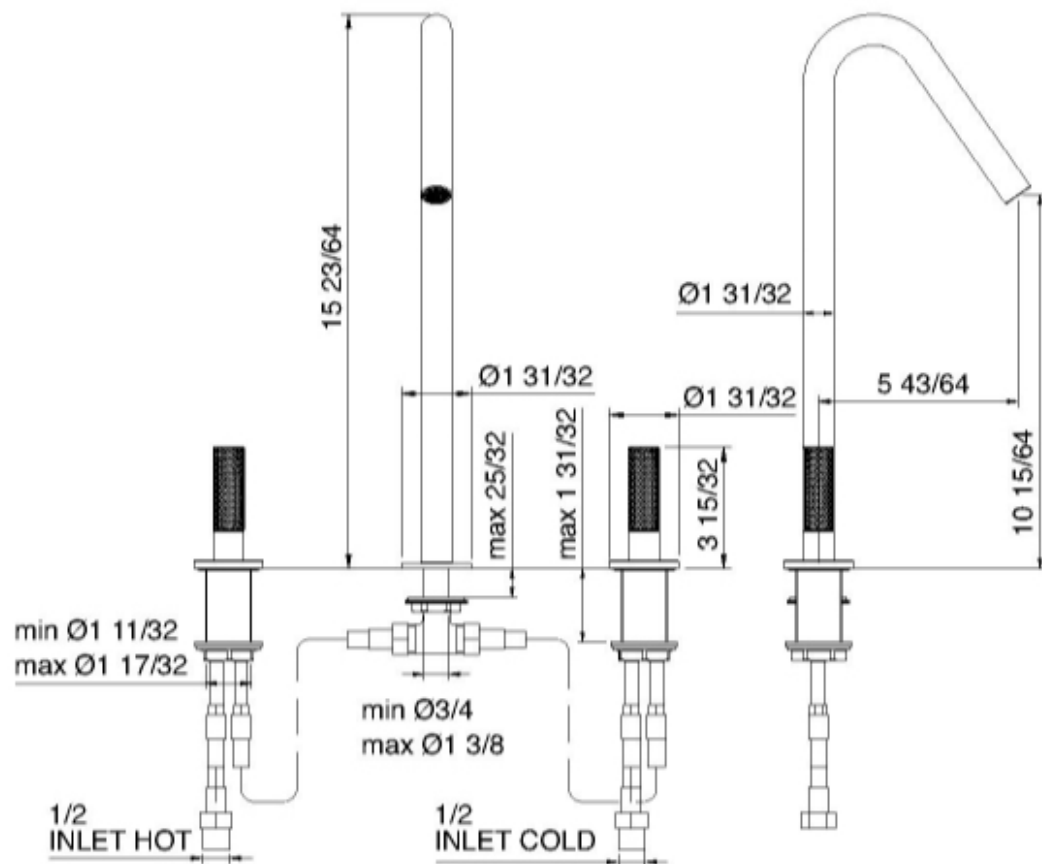

6016

Robinet de lavabo 8" c.c. haut

FINISHES:

FROSTED INOX

RUBINETTERIE
tremme
instruments for water