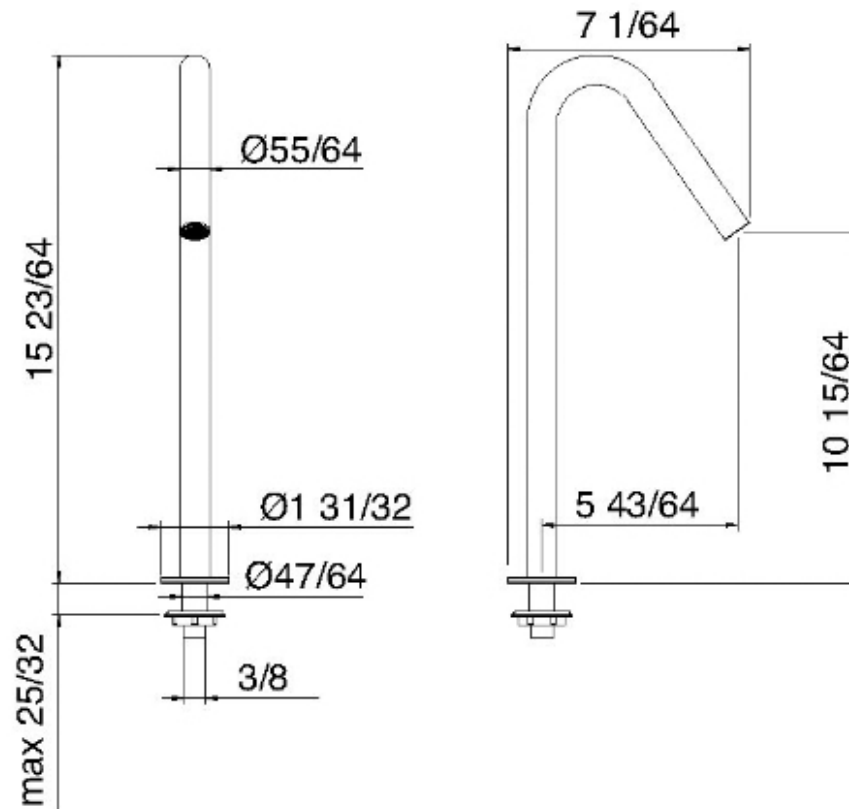

6016__01

Bec de robinet de lavabo

FINISHES:

FROSTED INOX

treeemme RUBINETTERIE
instruments for water