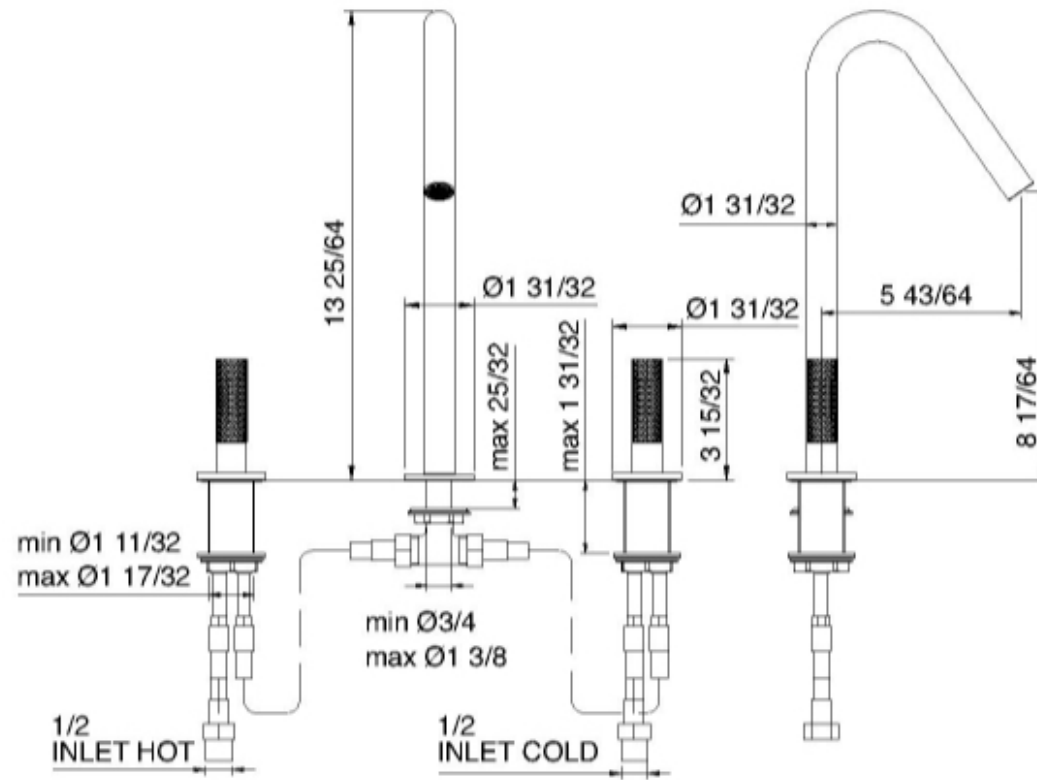

6054

Robinet de lavabo 8" c.c. moyen

FINISHES:

FROSTED INOX

RUBINETTERIE
treemme
instruments for water