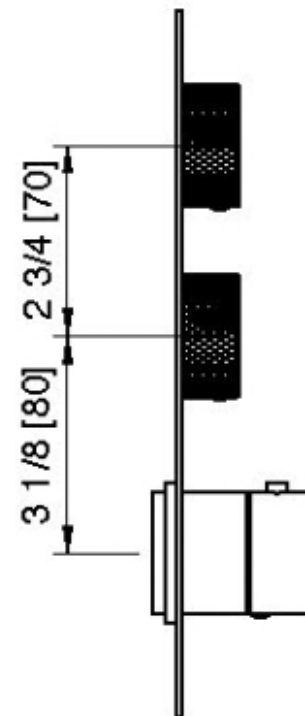

# 6086\_\_35

FINISHES:

FROSTED INOX

**tree**<sup>RUBINETTERIE</sup>**emme**  
*instruments for water*