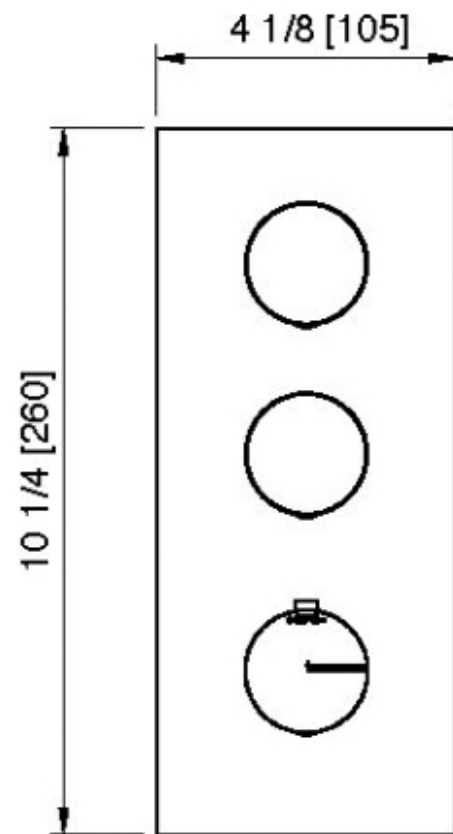

# 6086\_\_35

FINISHES:

FROSTED INOX

**tree**<sup>RUBINETTERIE</sup>**emme**  
*instruments for water*