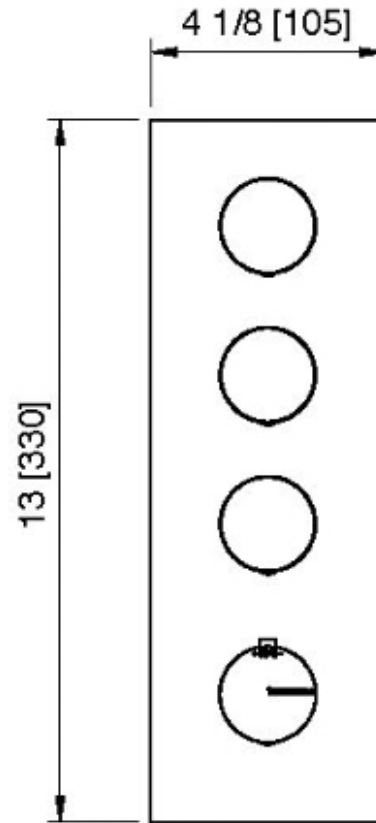

# 6094\_\_03

Square trim set with knurled shut-off handles

FINISHES:

FROSTED INOX

**treemme** RUBINETTERIE  
*instruments for water*