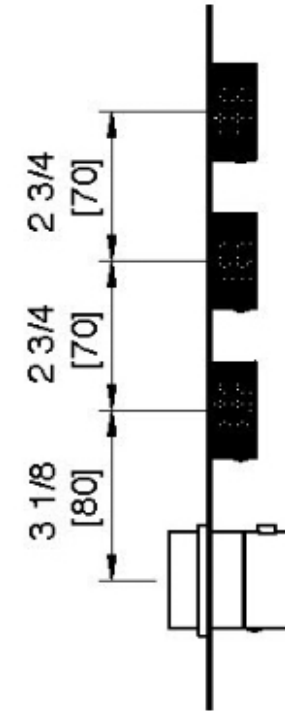

# 6094\_\_03

Square trim set with knurled shut-off handles

FINISHES:

FROSTED INOX

**treemme** RUBINETTERIE  
*instruments for water*