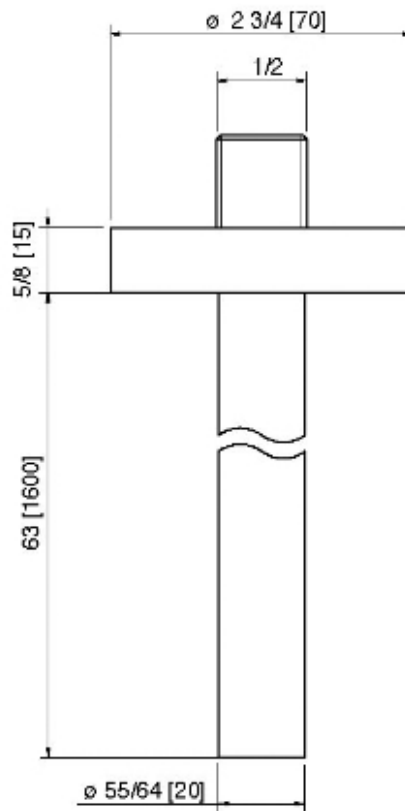

6576

Bec de robinet de lavabo – installation au plafond

FINISHES:

FROSTED INOX

treeemme RUBINETTERIE
instruments for water