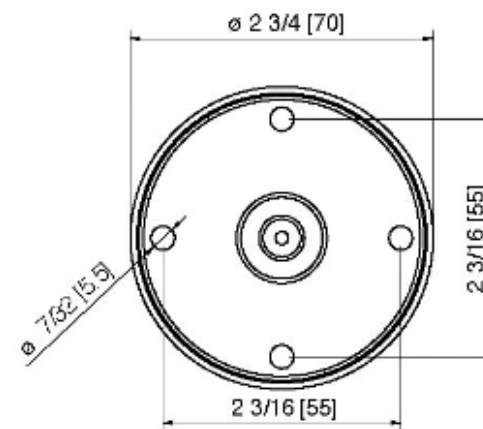

6576

Bec de robinet de lavabo – installation au plafond

FINISHES:

FROSTED INOX

treeemme RUBINETTERIE
instruments for water