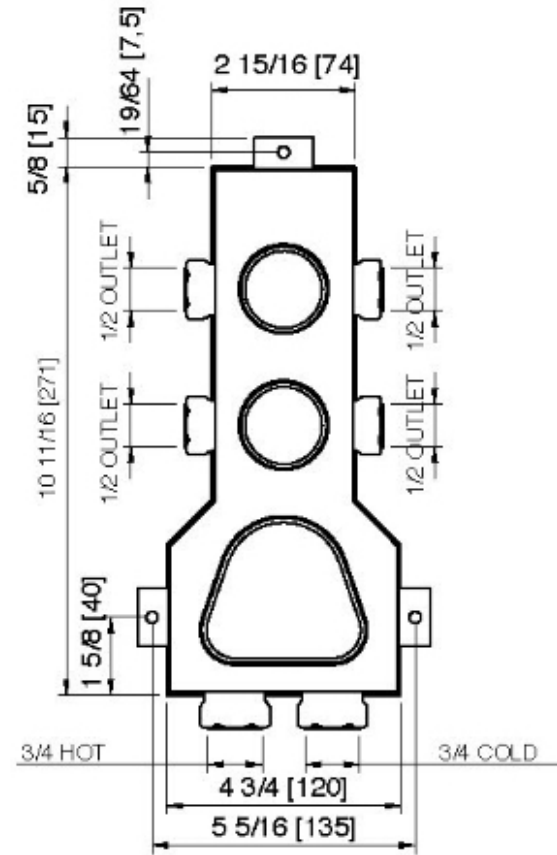

7286ZZ30

Valve thermostatique à 2 voies

FINISHES:

FROSTED INOX

tree^{RUBINETTERIE}**emme**
instruments for water