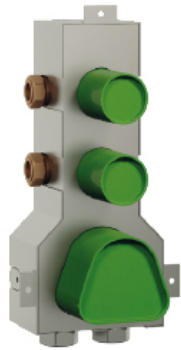

7286ZZ30

Valve thermostatique à 2 voies

FINISHES:

FROSTED INOX

tree^{RUBINETTERIE}**emme**
instruments for water