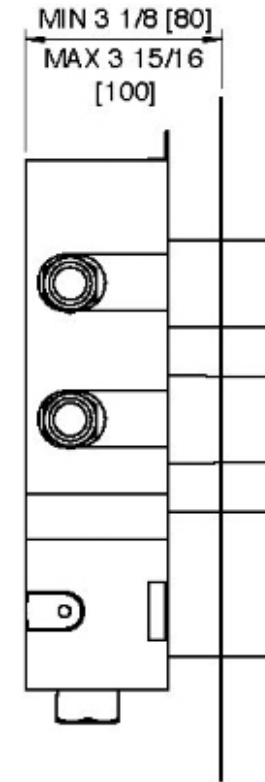

7286ZZ30

Valve thermostatique à 2 voies

FINISHES:

FROSTED INOX

tree^{RUBINETTERIE}**emme**
instruments for water