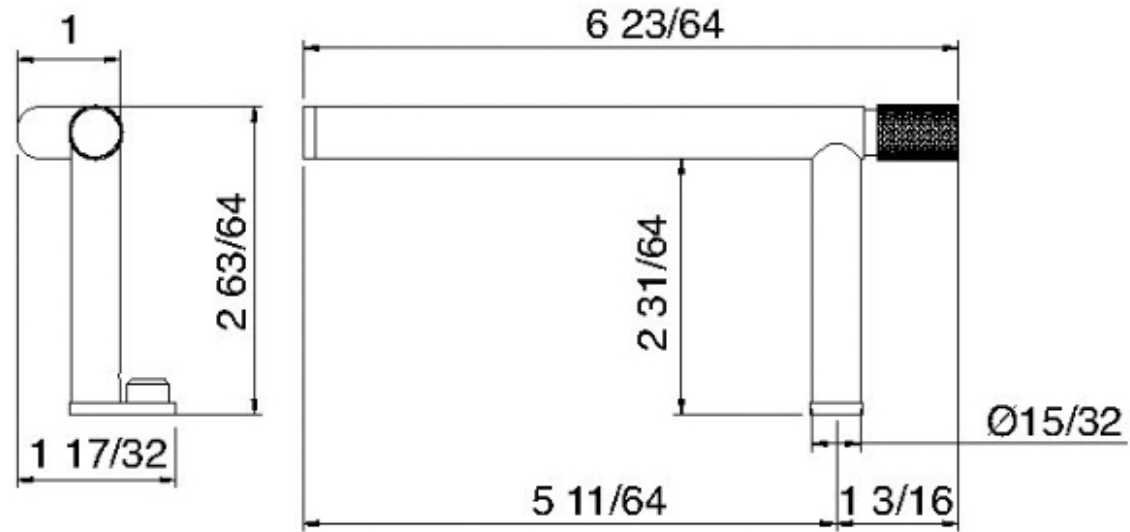

8301

Porte-papier mural

FINISHES:

FROSTED INOX

treeemme RUBINETTERIE
instruments for water