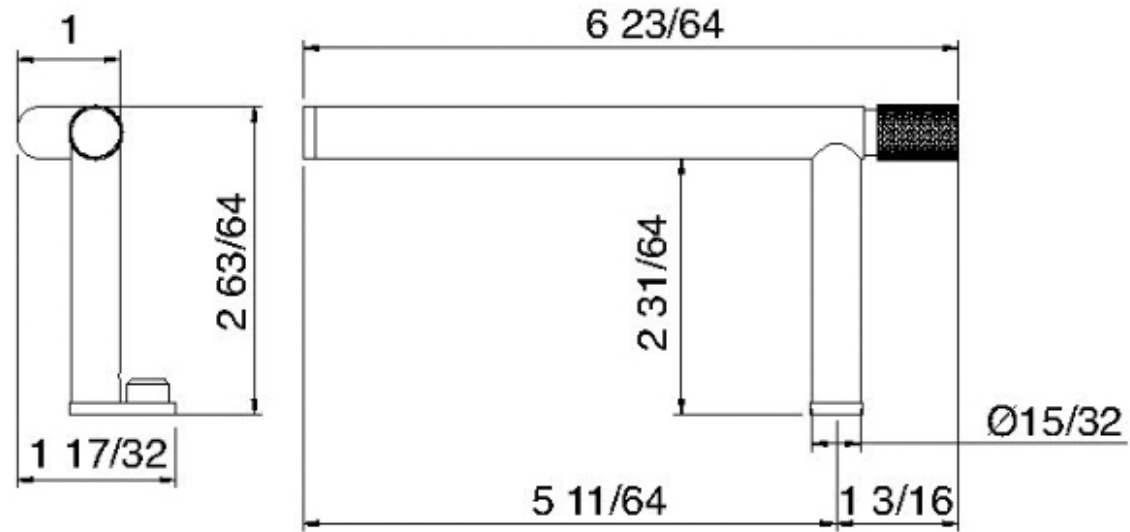

8301

Porte-papier mural

FINISHES:

FROSTED INOX

tree^{RUBINETTERIE}**mme**
instruments for water