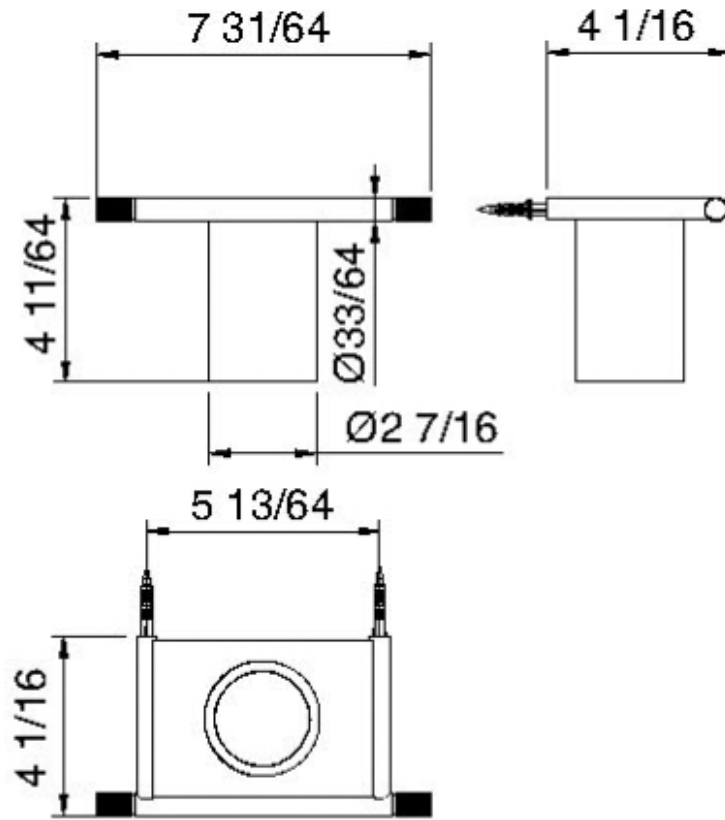

8304

Porte-verre mural

FINISHES:

FROSTED INOX

treeemme RUBINETTERIE
instruments for water