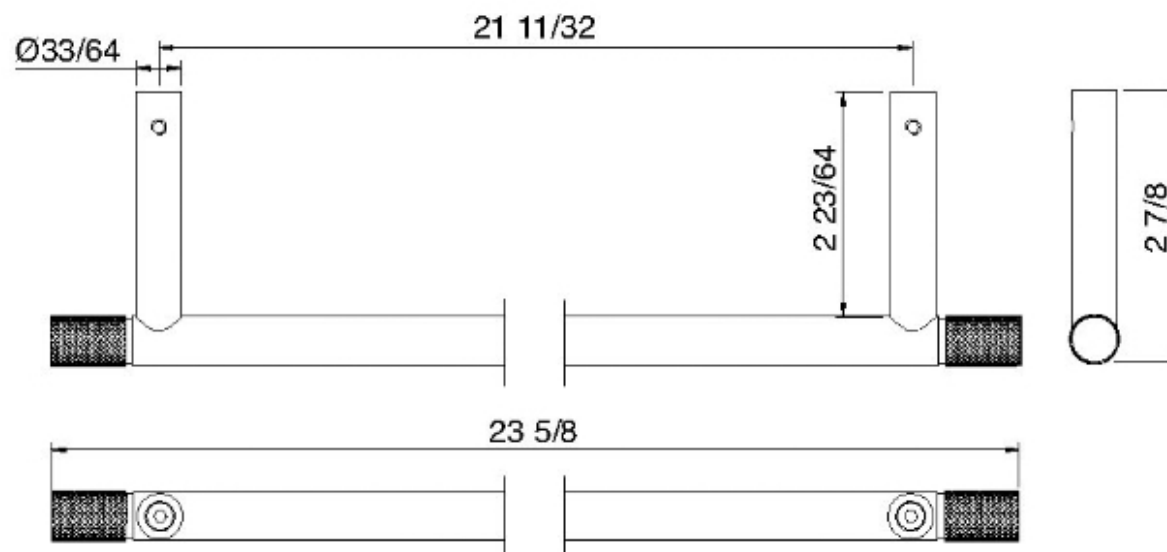

# 8305

Barre porte-serviettes murale de 23 5/8 "

FINISHES:

FROSTED INOX

RUBINETTERIE  
**treemme**  
*instruments for water*