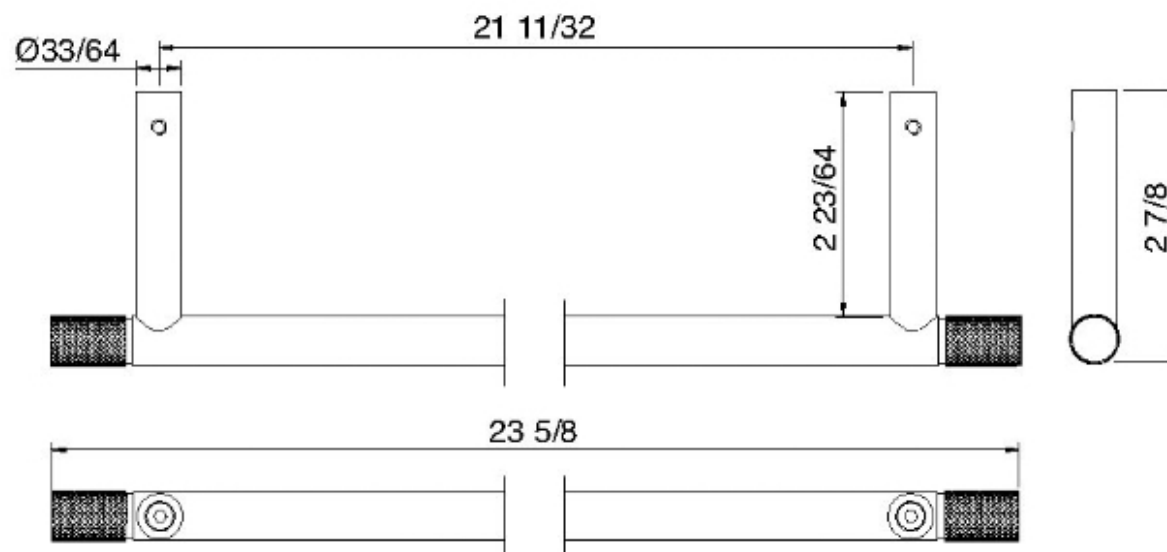

8305

Barre porte-serviettes murale de 23 5/8 "

FINISHES:

FROSTED INOX

RUBINETTERIE
treemme
instruments for water