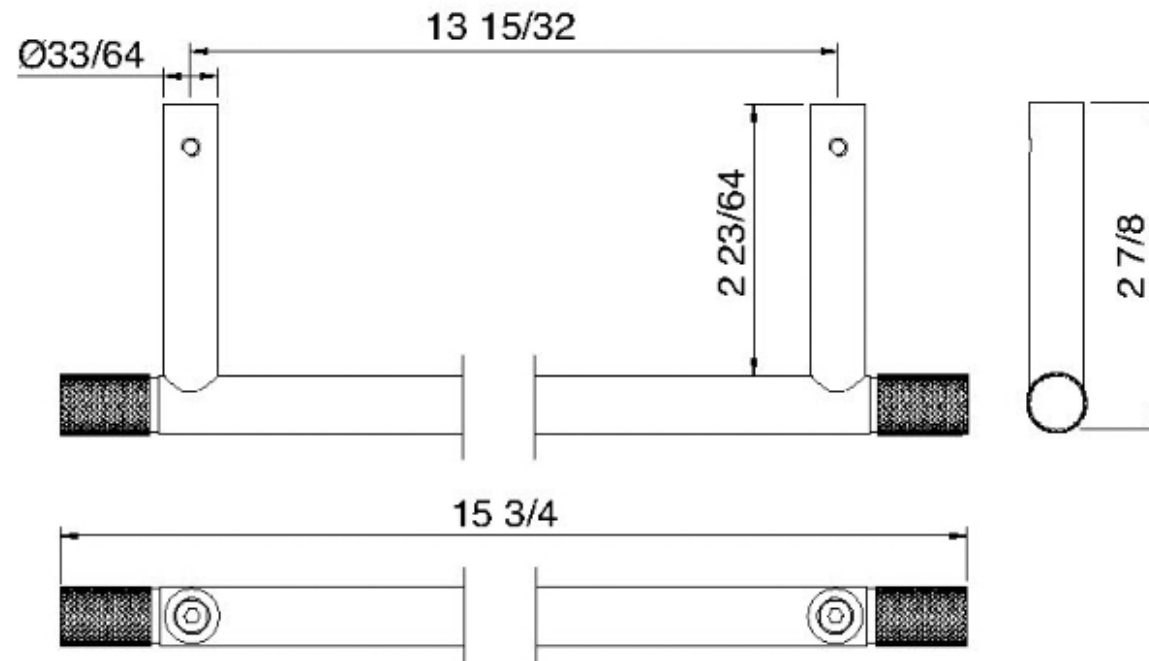

8306

Barre porte-serviettes murale de 15 3/4 "

FINISHES:

FROSTED INOX

RUBINETTERIE
tremme
instruments for water