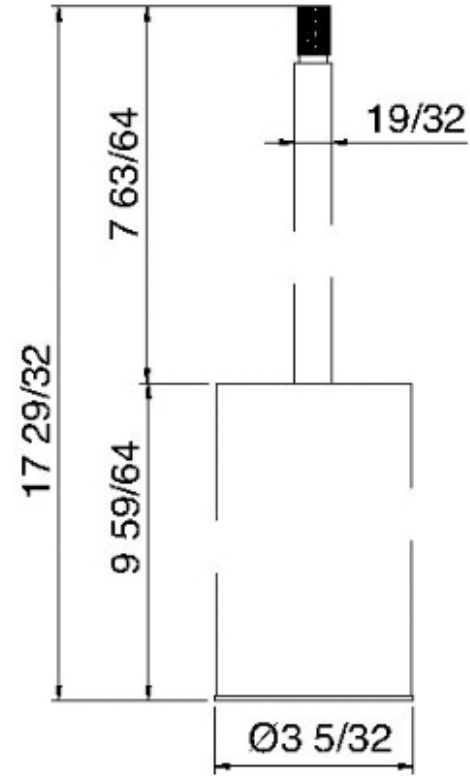

8307

Porte-brosse autoportant

FINISHES:

FROSTED INOX

tree^{RUBINETTERIE}**mme**
instruments for water