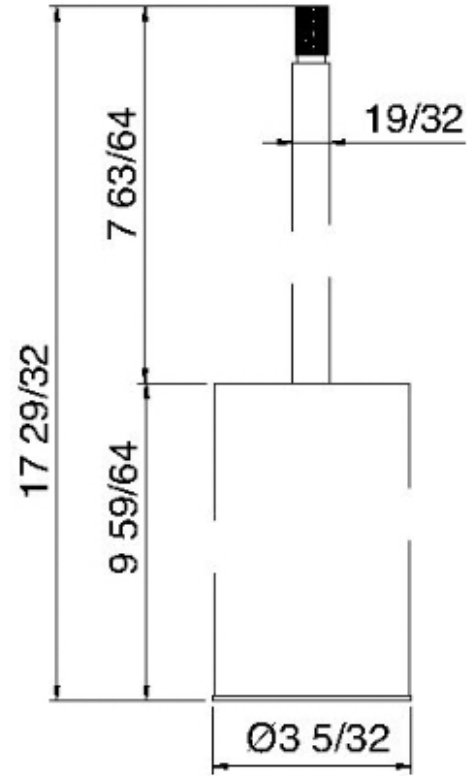

8307

Porte-brosse autoportant

FINISHES:

FROSTED INOX

tree^{RUBINETTERIE}**mme**
instruments for water