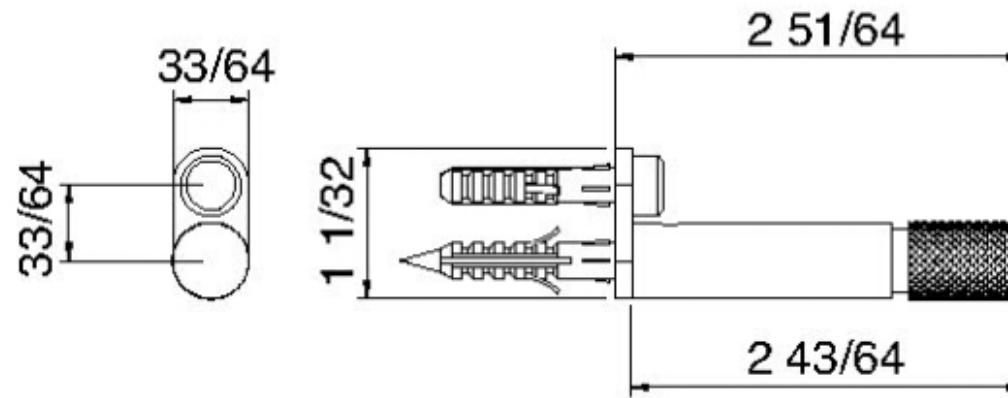

# 8311

Crochet mural

FINISHES:

FROSTED INOX

**treeemme** RUBINETTERIE  
*instruments for water*