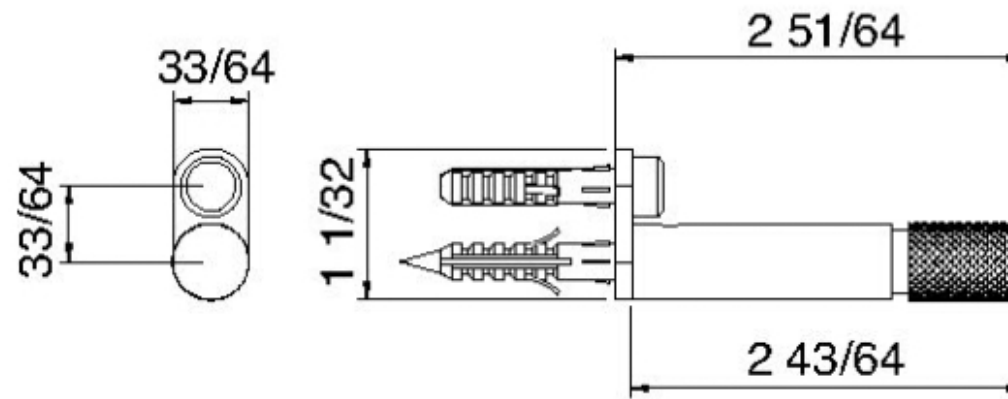

# 8311

Crochet mural

FINISHES:

FROSTED INOX

**treeemme** RUBINETTERIE  
*instruments for water*