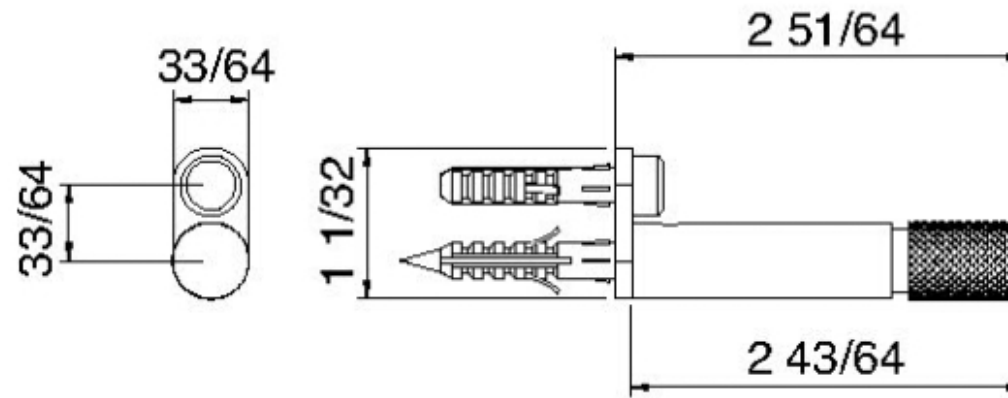

# 8311

Crochet mural

FINISHES:

FROSTED INOX

**tree**<sup>RUBINETTERIE</sup>**mme**  
*instruments for water*