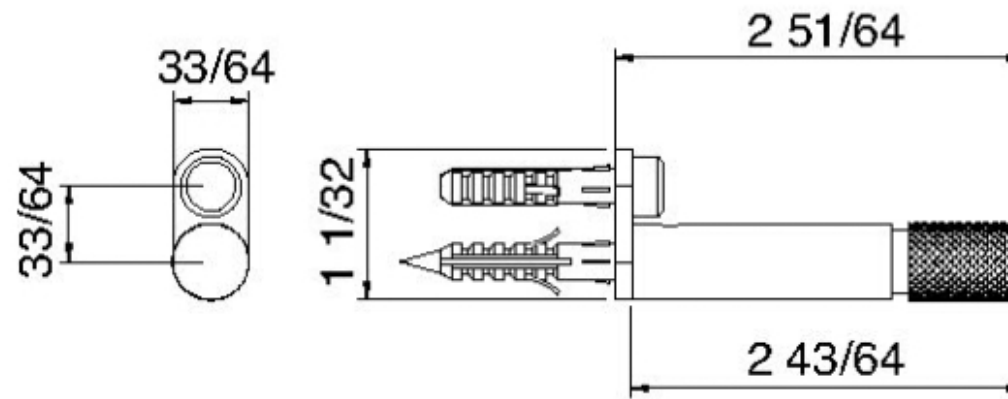

# 8311

Crochet mural

FINISHES:

FROSTED INOX

**tree**<sup>RUBINETTERIE</sup>**mme**  
*instruments for water*