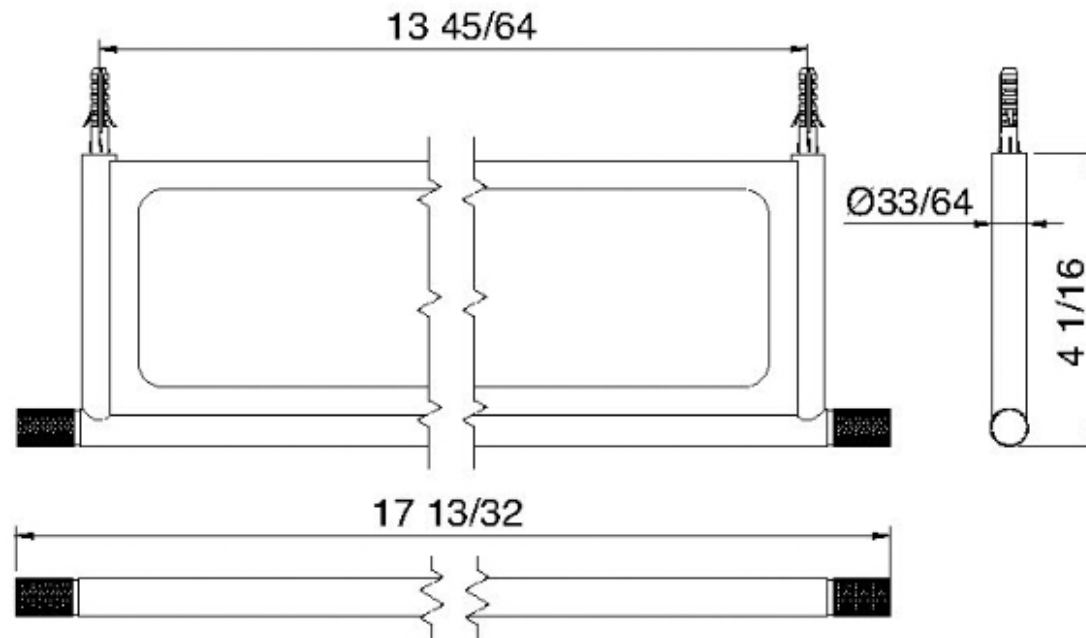

8316

Tablette murale de 14 7/16 "

FINISHES:

FROSTED INOX

treeemme RUBINETTERIE
instruments for water